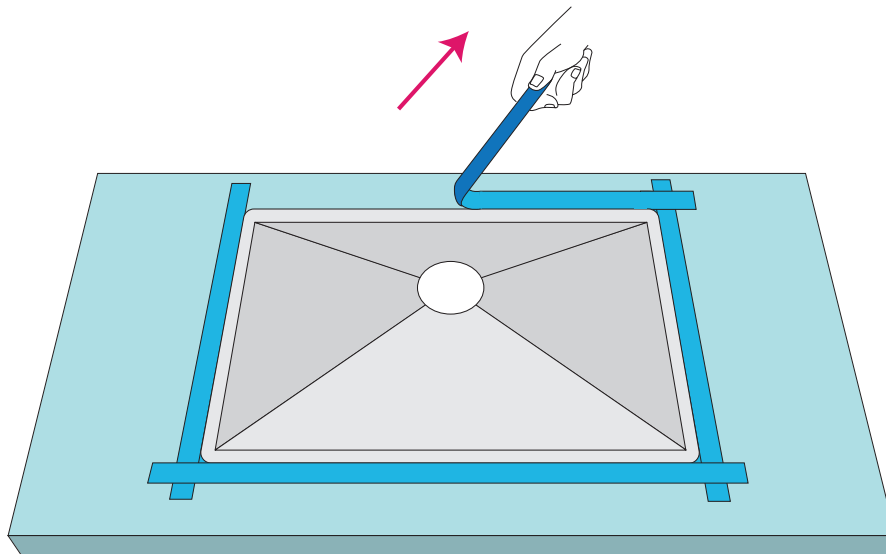

STEP 6: FINAL STEP

Peel off all of the blue painters tape.

**The installation is now complete.
Please enjoy your sink!**