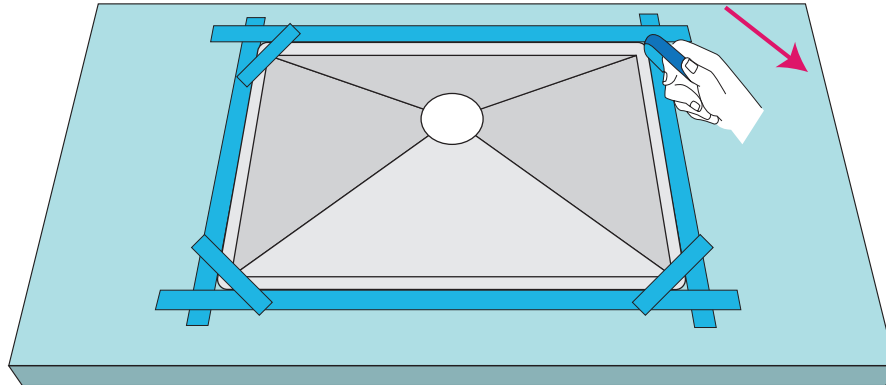

STEP 6: FINAL STEP

Peel off all of the blue painters tape.

**The installation is now complete.
Please enjoy your sink!**