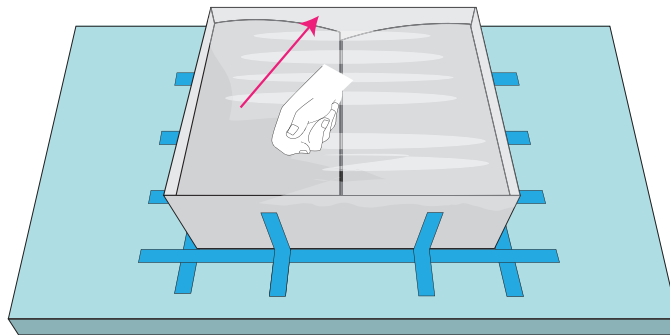

**STEP 8: REMOVE BLUE TAPE**

Peel off protective cover sheet and all of the blue painters tape.

1.

2.

3.

**The installation is now complete.  
Please enjoy your sink!**