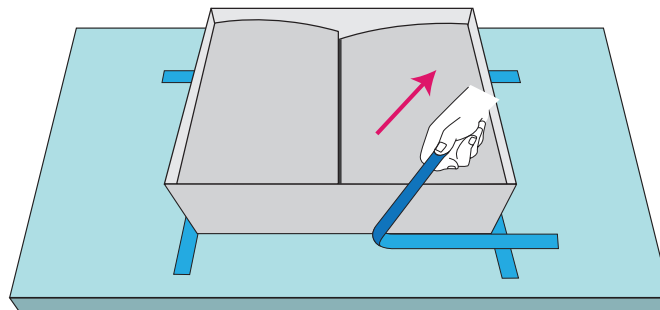

**STEP 8: REMOVE BLUE TAPE**

Peel off protective cover sheet and all of the blue painters tape.

1.

2.

3.

**The installation is now complete.  
Please enjoy your sink!**