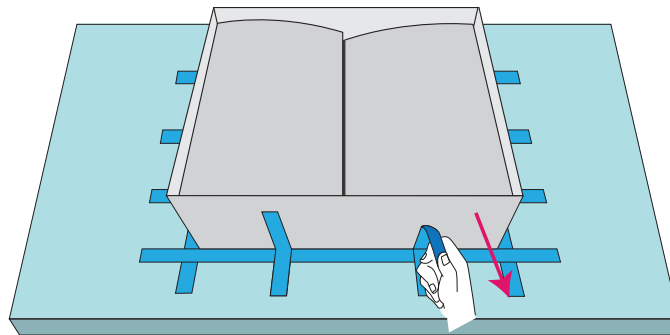

**STEP 8: REMOVE BLUE TAPE**

Peel off protective cover sheet and all of the blue painters tape.

1.

2.

3.

**The installation is now complete.  
Please enjoy your sink!**