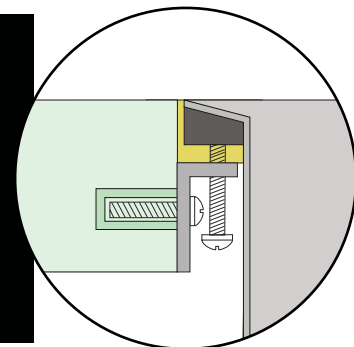

LOW PROFILE FLUSH-MOUNT INSTALLATION OPTION

Mila International is excited to announce four new TRUE flush-mount sink models that continue to push the boundaries of what was previously thought impossible. Each sink features lower profile rims that almost disappear into the counter top. With an exciting range of colors to choose from including Gold, Rose Gold, Graphite and Satin Brushed Stainless Steel. This new addition further establishes Mila International as the pioneer in the stainless steel sink industry.

ARC

CRESCENT

LOUVRE

PROFILE