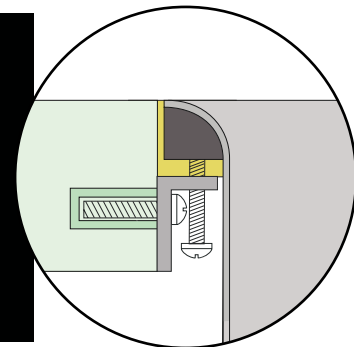

LOW PROFILE FLUSH-MOUNT INSTALLATION OPTION

Mila International is excited to announce four new TRUE flush-mount sink models that continue to push the boundaries of what was previously thought impossible. Each sink features lower profile rims that almost disappear into the counter top. With an exciting range of colors to choose from including Gold, Rose Gold, Graphite and Satin Brushed Stainless Steel. This new addition further establishes Mila International as the pioneer in the stainless steel sink industry.

ARC

CRESCENT

LOUVRE

PROFILE