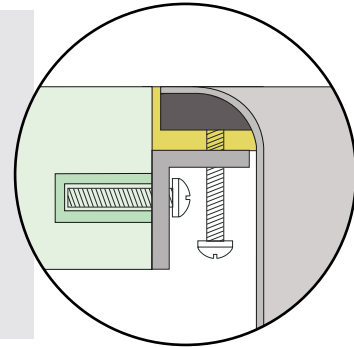

LOW PROFILE FLUSH-MOUNT INSTALLATION OPTION

Mila International is excited to announce four new TRUE flush-mount sink models that continue to push the boundaries of what was previously thought impossible. Each sink features lower profile rims that almost disappear into the counter top. With an exciting range of colors to choose from including Gold, Rose Gold, Graphite and Satin Brushed Stainless Steel. This new addition further establishes Mila International as the pioneer in the stainless steel sink industry.

ARC