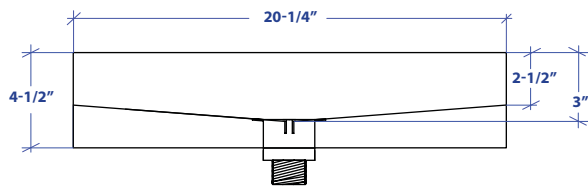

PROJECT INFORMATION

Project			
Date	/ /	QTY	
Specifier			
Contact			
Note			

BATHROOM TOP-MOUNT