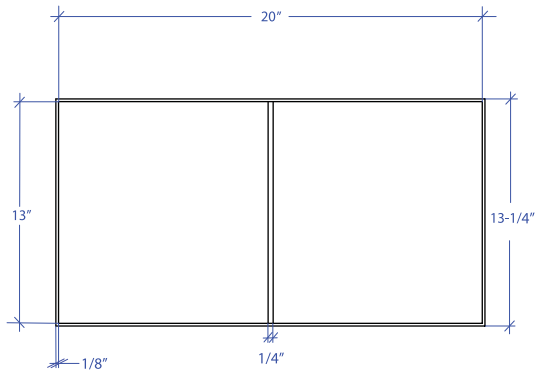

VESSEL MVB-302GDSB

*ADA compliant

- **FEATURES**
16-gauge type 304 stainless steel
- **TECHNICAL INFORMATION**
External dimension: 20-1/4" L x 13-1/4" W x 4-1/2" D
Basin dimensions: 20" L x 13" W x 3" D
- **FINISHES**
Gold PVD Satin Brushed stainless steel
- **INSTALLATION OPTIONS**
Top-mount
- **DUAL-MOUNT INSTALLATION**