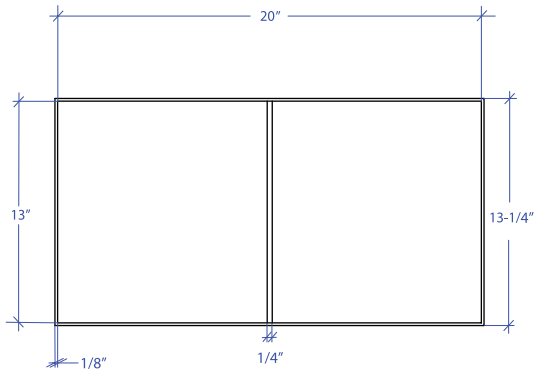

VESSEL MVB-302RGSB

*ADA compliant

- **FEATURES**
16-gauge type 304 stainless steel
- **TECHNICAL INFORMATION**
External dimension: 20-1/4" L x 13-1/4" W x 4-1/2" D
Basin dimensions: 20" L x 13" W x 3" D
- **FINISHES**
Rose Gold PVD Satin Brushed stainless steel
- **INSTALLATION OPTIONS**
Top-mount
- **DUAL-MOUNT INSTALLATION**