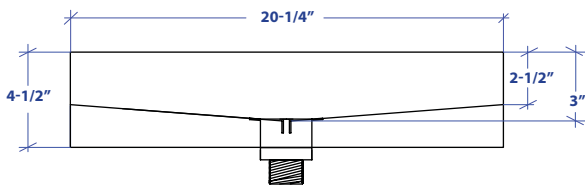

PROJECT INFORMATION

Project			
Date	/ /	QTY	
Specifier			
Contact			
Note			

BATHROOM TOP-MOUNT