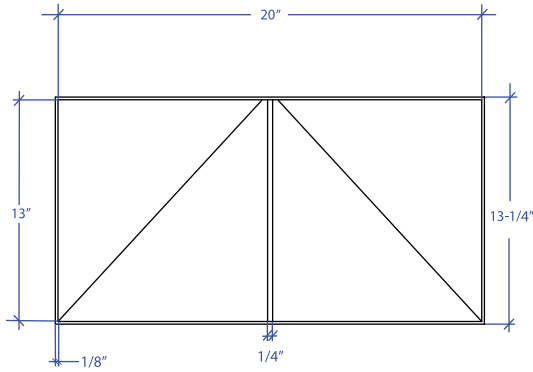

# GÜELL MGVB-302SB

\*ADA compliant

- **FEATURES**  
16-gauge type 304 stainless steel
- **TECHNICAL INFORMATION**  
External dimension: 20-1/4" Lx13-1/4" Wx3-3/4" D  
Basin dimensions: 20" Lx13" Wx2-1/2" D
- **FINISHES**  
Satin Brushed stainless steel
- **INSTALLATION OPTIONS**  
Top-mount
- **DUAL-MOUNT INSTALLATION**