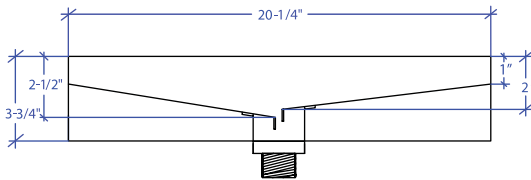

# GÜELL MGVB-302SB

\*ADA compliant

- **FEATURES**  
16-gauge type 304 stainless steel
- **TECHNICAL INFORMATION**  
External dimension: 20-1/4" Lx13-1/4" Wx3-3/4" D  
Basin dimensions: 20" Lx13" Wx2-1/2" D
- **FINISHES**  
Satin Brushed stainless steel
- **INSTALLATION OPTIONS**  
Top-mount
- **DUAL-MOUNT INSTALLATION**