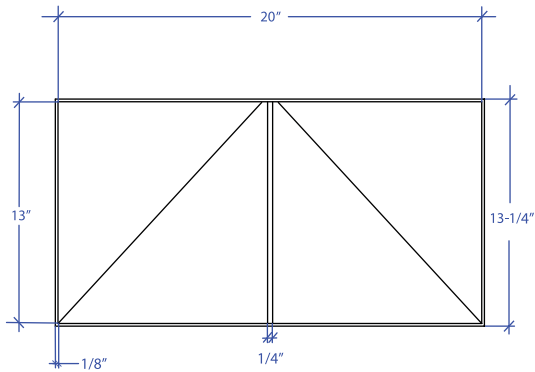

GÜELL MGVB-302GDSB

*ADA compliant

- **FEATURES**
16-gauge type 304 stainless steel
- **TECHNICAL INFORMATION**
External dimension: 20-1/4" L x 13-1/4" W x 3-3/4" D
Basin dimensions: 20" L x 13" W x 2-1/2" D
- **FINISHES**
Gold PVD Satin Brushed stainless steel
- **INSTALLATION OPTIONS**
Top-mount
- **DUAL-MOUNT INSTALLATION**