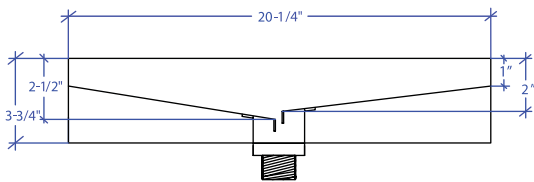

GÜELL MGVB-302GDSB

*ADA compliant

- **FEATURES**
16-gauge type 304 stainless steel
- **TECHNICAL INFORMATION**
External dimension: 20-1/4" L x 13-1/4" W x 3-3/4" D
Basin dimensions: 20" L x 13" W x 2-1/2" D
- **FINISHES**
Gold PVD Satin Brushed stainless steel
- **INSTALLATION OPTIONS**
Top-mount
- **DUAL-MOUNT INSTALLATION**