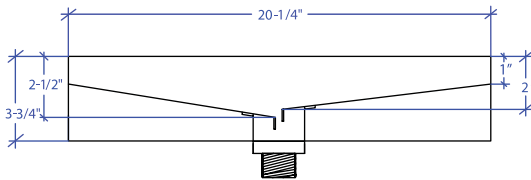

GÜELL MGVB-302RGSB

*ADA compliant

- **FEATURES**
16-gauge type 304 stainless steel
- **TECHNICAL INFORMATION**
External dimension: 20-1/4" L x 13-1/4" W x 3-3/4" D
Basin dimensions: 20" L x 13" W x 2-1/2" D
- **FINISHES**
Rose Gold PVD Satin Brushed stainless steel
- **INSTALLATION OPTIONS**
Top-mount
- **DUAL-MOUNT INSTALLATION**