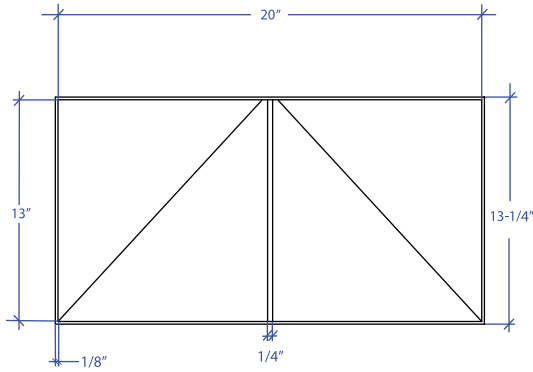

GÜELL MGVB-302RGSB

*ADA compliant

- **FEATURES**
16-gauge type 304 stainless steel
- **TECHNICAL INFORMATION**
External dimension: 20-1/4" L x 13-1/4" W x 3-3/4" D
Basin dimensions: 20" L x 13" W x 2-1/2" D
- **FINISHES**
Rose Gold PVD Satin Brushed stainless steel
- **INSTALLATION OPTIONS**
Top-mount
- **DUAL-MOUNT INSTALLATION**