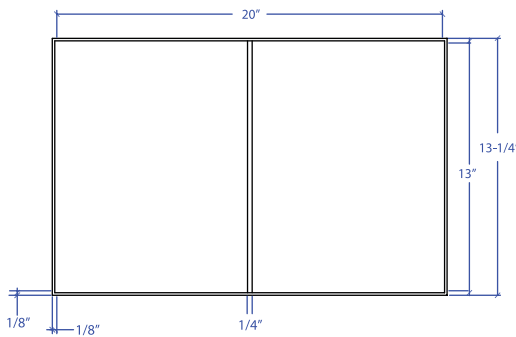

BATLLÓ MBVB-302RGSB

*ADA compliant

- **FEATURES**
16-gauge type 304 stainless steel
- **TECHNICAL INFORMATION**
External dimension: 20-1/4" L x 13-1/4" W x 3-3/4" D
Basin dimensions: 20" L x 13" W x 2-1/4" D
- **FINISHES**
Rose Gold PVD Satin Brushed stainless steel
- **INSTALLATION OPTIONS**
Top-mount
- **DUAL-MOUNT INSTALLATION**