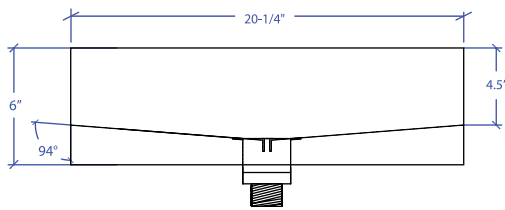

PROJECT INFORMATION			
Project			
Date	/ /	QTY	
Specifier			
Contact			
Note			

BATHROOM TOP-MOUNT