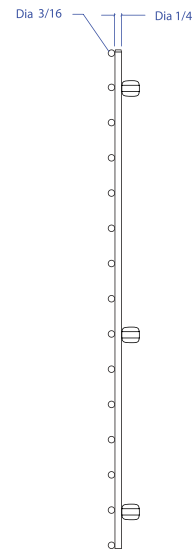

BASIN GRID MBG-032GDSB

- FEATURES**
 Beveled Tips
 Silicone Feet
 Side Bumpers
- TECHNICAL INFORMATION**
 3/16" type 304 Stainless Steel
 1/4" type 304 Stainless Steel
- FINISHES**
 Gold PVD Satin Brushed stainless steel

*All measurements are in inches.

PROJECT INFORMATION			
Project			
Date	/	/	QTY
Speci er			
Contact			
Note			