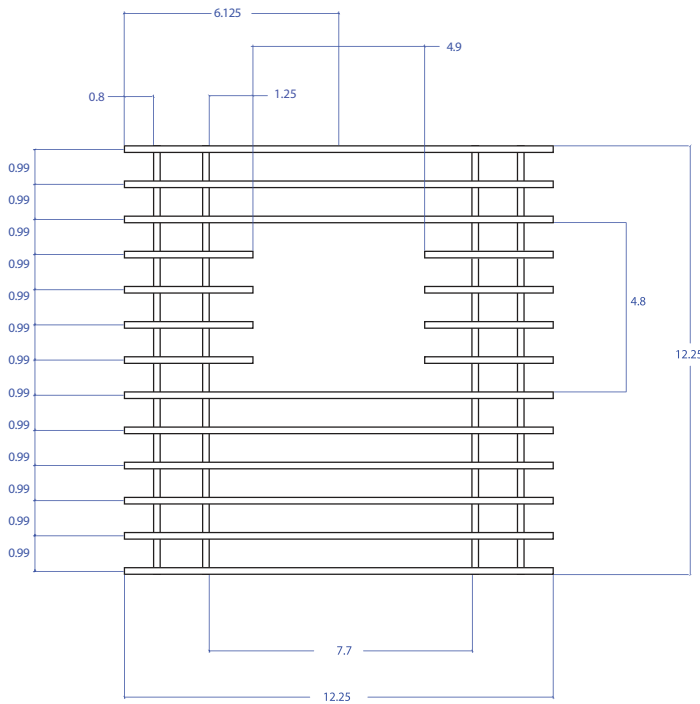

BASIN GRID MBG-032GDSB

- FEATURES**
 Beveled Tips
 Silicone Feet
 Side Bumpers
- TECHNICAL INFORMATION**
 3/16" type 304 Stainless Steel
 1/4" type 304 Stainless Steel
- FINISHES**
 Gold PVD Satin Brushed stainless steel

*All measurements are in inches.

PROJECT INFORMATION			
Project			
Date	/	/	QTY
Speci er			
Contact			
Note			