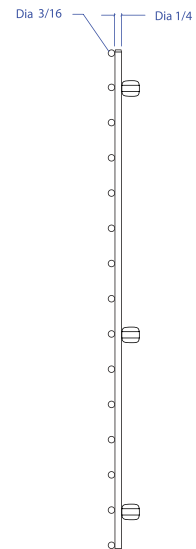

BASIN GRID MBG-032RGSB

- FEATURES**

- Beveled Tips
- Silicone Feet
- Side Bumpers

- TECHNICAL INFORMATION**

- 3/16" type 304 Stainless Steel
- 1/4" type 304 Stainless Steel

- FINISHES**

- Rose Gold PVD Satin Brushed stainless steel

*All measurements are in inches.

PROJECT INFORMATION			
Project			
Date	/	/	QTY
Speci er			
Contact			
Note			