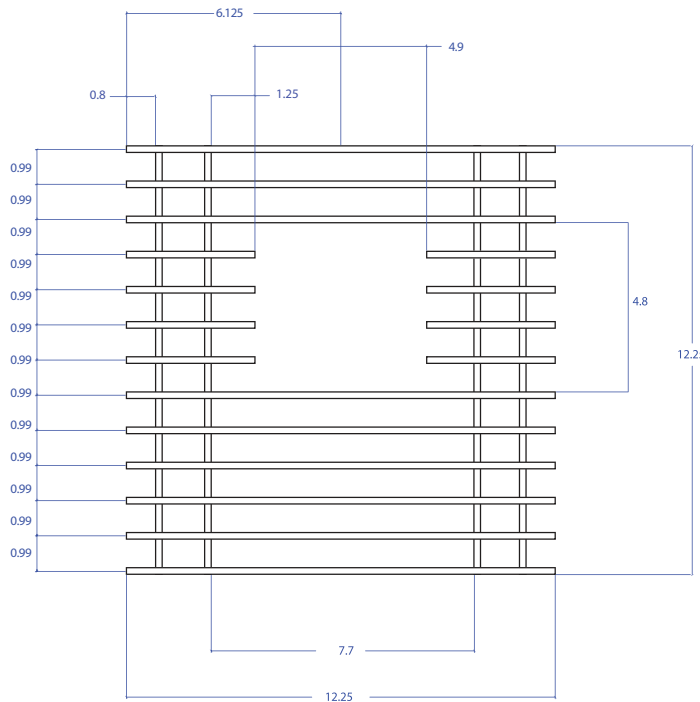

BASIN GRID MBG-032RGSB

- FEATURES**

- Beveled Tips
- Silicone Feet
- Side Bumpers

- TECHNICAL INFORMATION**

- 3/16" type 304 Stainless Steel
- 1/4" type 304 Stainless Steel

- FINISHES**

- Rose Gold PVD Satin Brushed stainless steel

*All measurements are in inches.

PROJECT INFORMATION			
Project			
Date	/	/	QTY
Speci er			
Contact			
Note			