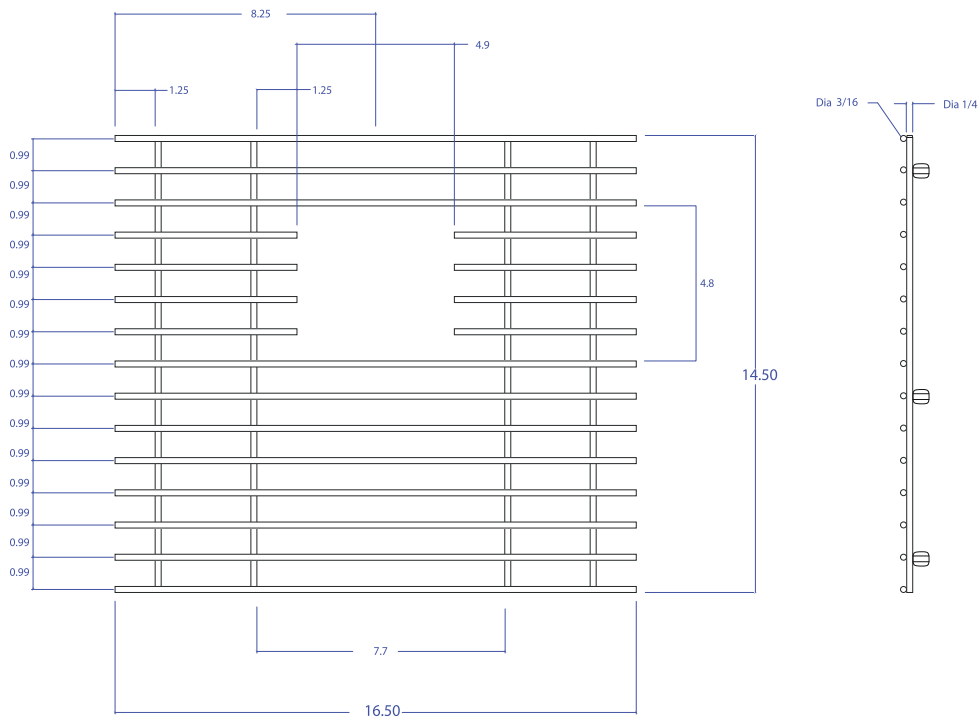

*All measurements are in inches.

PROJECT INFORMATION			
Project			
Date	/	/	QTY
Specifier			
Contact			
Note