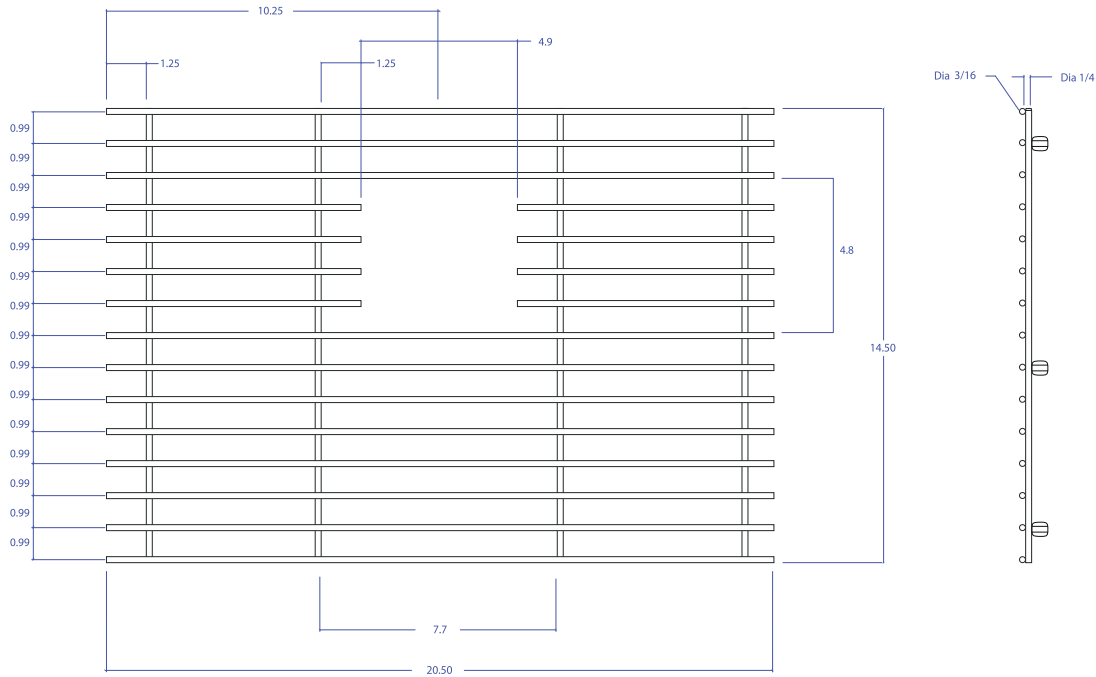

BASIN GRID MBG-054GDSB

- FEATURES**
 Beveled Tips
 Silicone Feet
 Side Bumpers
- TECHNICAL INFORMATION**
 3/16" type 304 Stainless Steel
 1/4" type 304 Stainless Steel
- FINISHES**
 Gold PVD Satin Brushed stainless steel

*All measurements are in inches.

PROJECT INFORMATION			
Project			
Date	/	/	QTY
Specifier			
Contact			
Note			