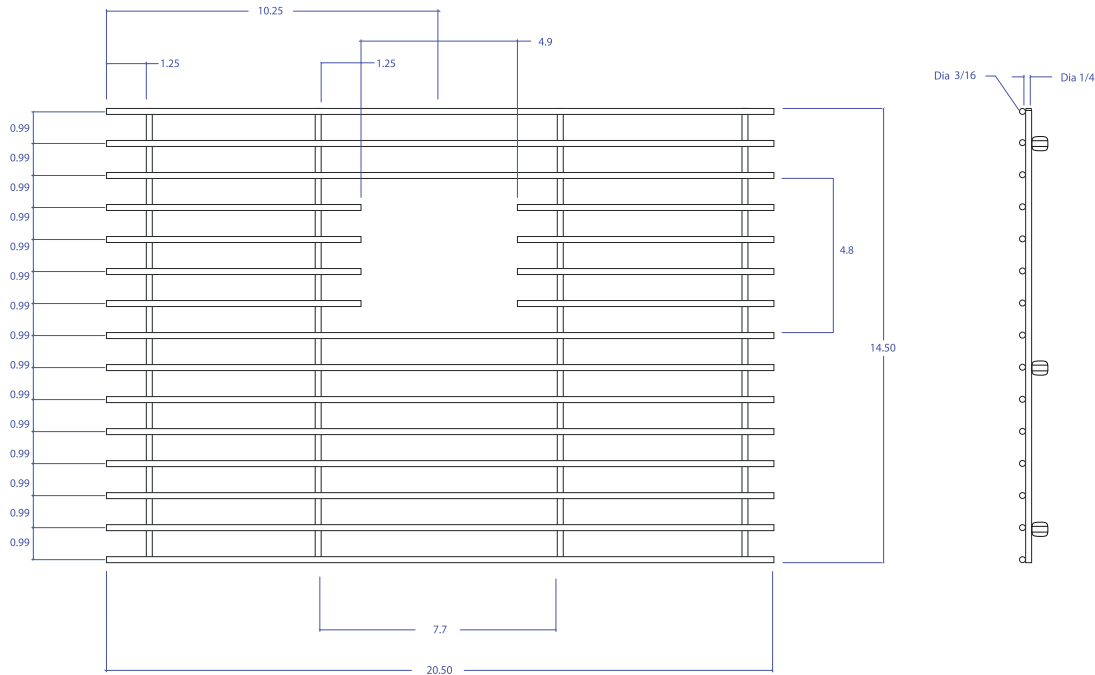

BASIN GRID MBG-054GPSB

- FEATURES**
 Beveled Tips
 Silicone Feet
 Side Bumpers
- TECHNICAL INFORMATION**
 3/16" type 304 Stainless Steel
 1/4" type 304 Stainless Steel
- FINISHES**
 Graphite PVD Satin Brushed stainless steel

*All measurements are in inches.

PROJECT INFORMATION			
Project			
Date	/	/	QTY
Specifier			
Contact			
Note			