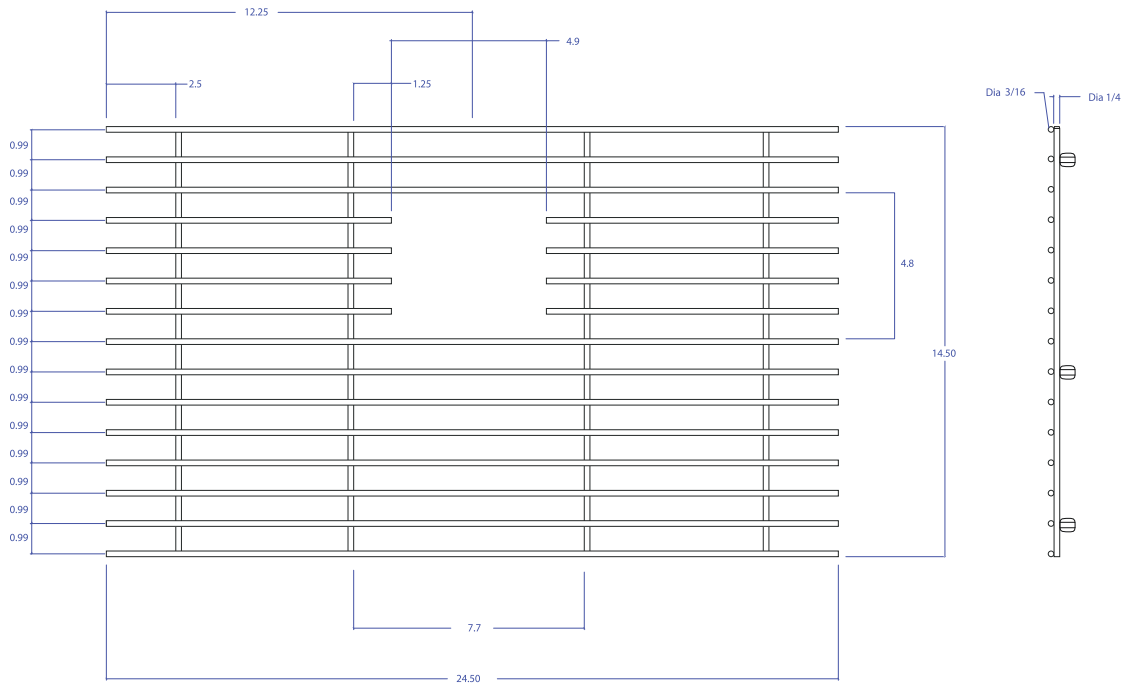

*All measurements are in inches.

PROJECT INFORMATION			
Project			
Date	/	/	QTY
Specifier			
Contact			
Note			

ACCESSORIES