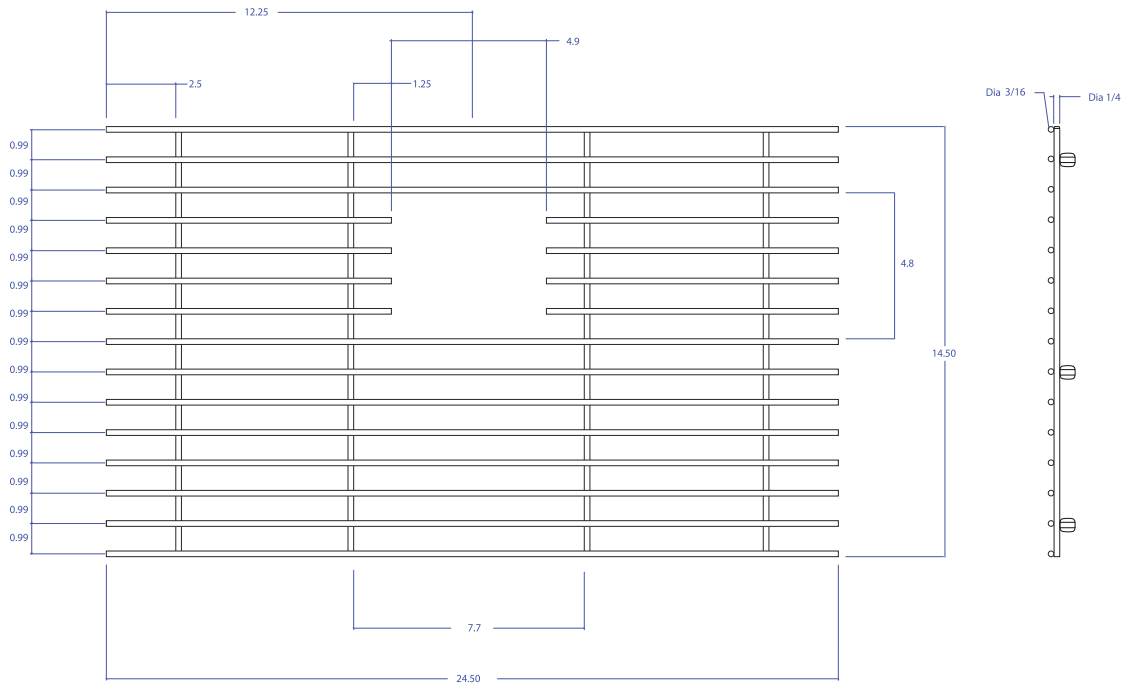

BASIN GRID MBG-055GPSB

- **FEATURES**
Beveled Tips
Silicone Feet
Side Bumpers
- **TECHNICAL INFORMATION**
3/16" type 304 Stainless Steel
1/4" type 304 Stainless Steel
- **FINISHES**
Graphite PVD Satin Brushed stainless steel

*All measurements are in inches.

PROJECT INFORMATION			
Project			
Date	/	/	QTY
Specifier			
Contact			
Note			

ACCESSORIES