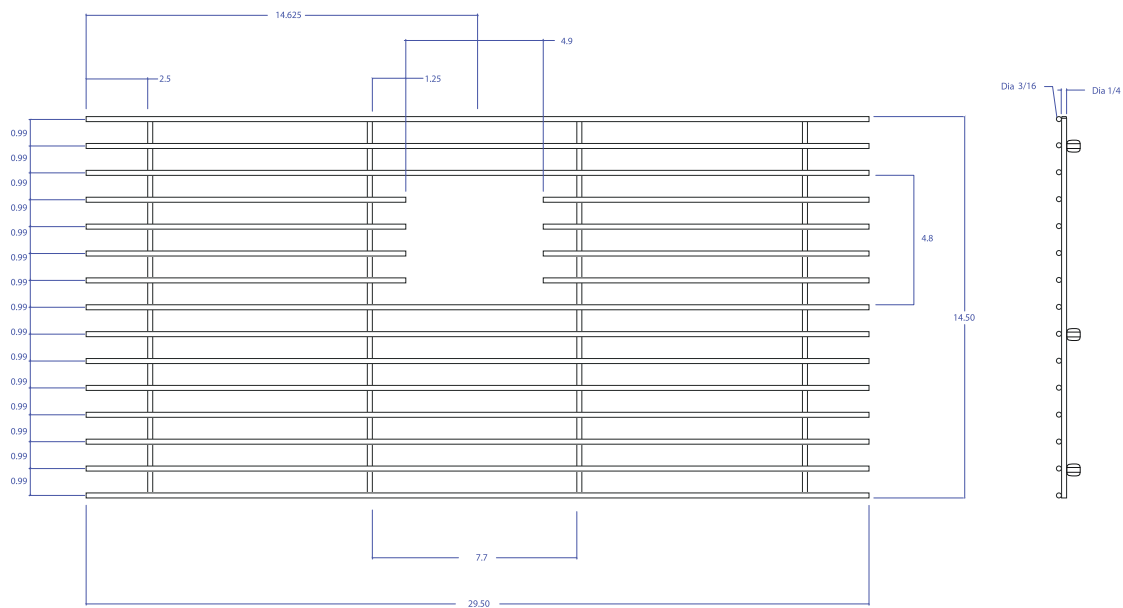

BASIN GRID MBG-056GPSB

- FEATURES**
 Beveled Tips
 Silicone Feet
 Side Bumpers
- TECHNICAL INFORMATION**
 3/16" type 304 Stainless Steel
 1/4" type 304 Stainless Steel
- FINISHES**
 Graphite PVD Satin Brushed stainless steel

*All measurements are in inches.

PROJECT INFORMATION			
Project			
Date	/	/	QTY
Specifier			
Contact			
Note			

ACCESSORIES