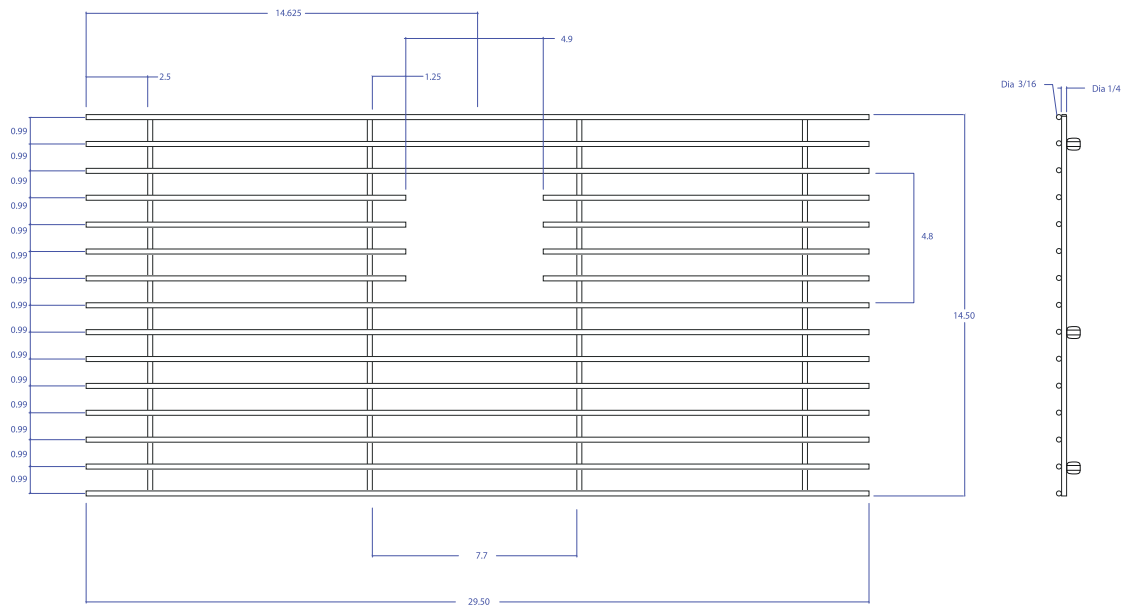

BASIN GRID MBG-056SB

- FEATURES**
 - Beveled Tips
 - Silicone Feet
 - Side Bumpers
- TECHNICAL INFORMATION**
 - 3/16" type 304 Stainless Steel
 - 1/4" type 304 Stainless Steel
- FINISHES**
 - Satin Brushed stainless steel

*All measurements are in inches.

PROJECT INFORMATION			
Project			
Date	/	/	QTY
Specifier			
Contact			
Note			

ACCESSORIES