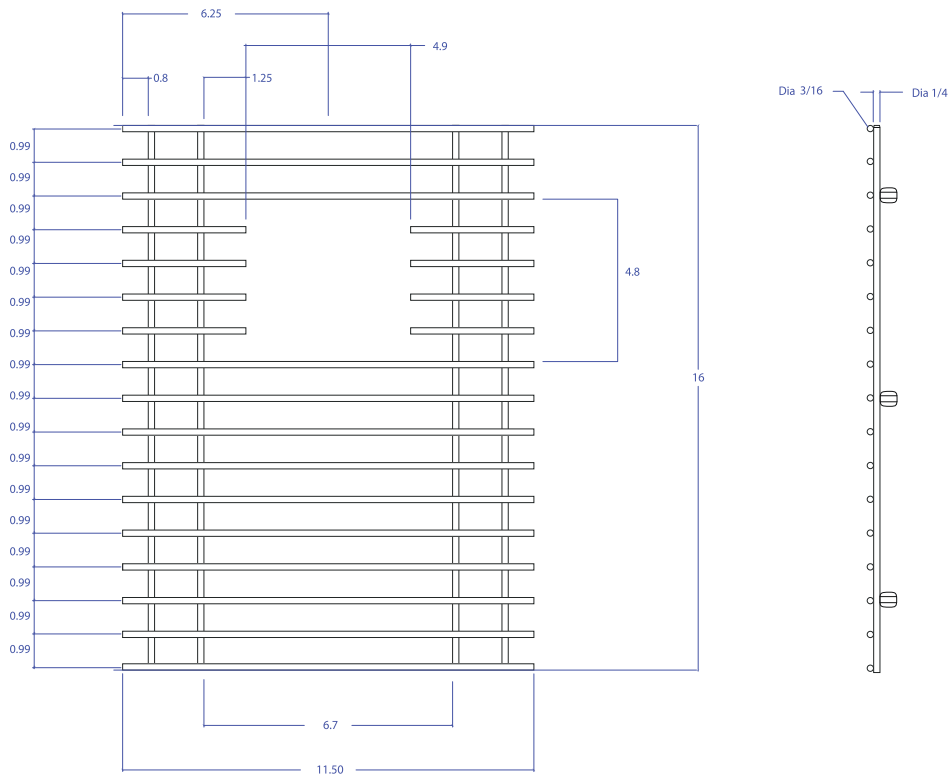

# BASIN GRID MBG-6501SB

- **FEATURES**  
Beveled Tips  
Silicone Feet  
Side Bumpers
- **TECHNICAL INFORMATION**  
3/16" type 304 Stainless Steel  
1/4" type 304 Stainless Steel
- **FINISHES**  
Satin Brushed stainless steel