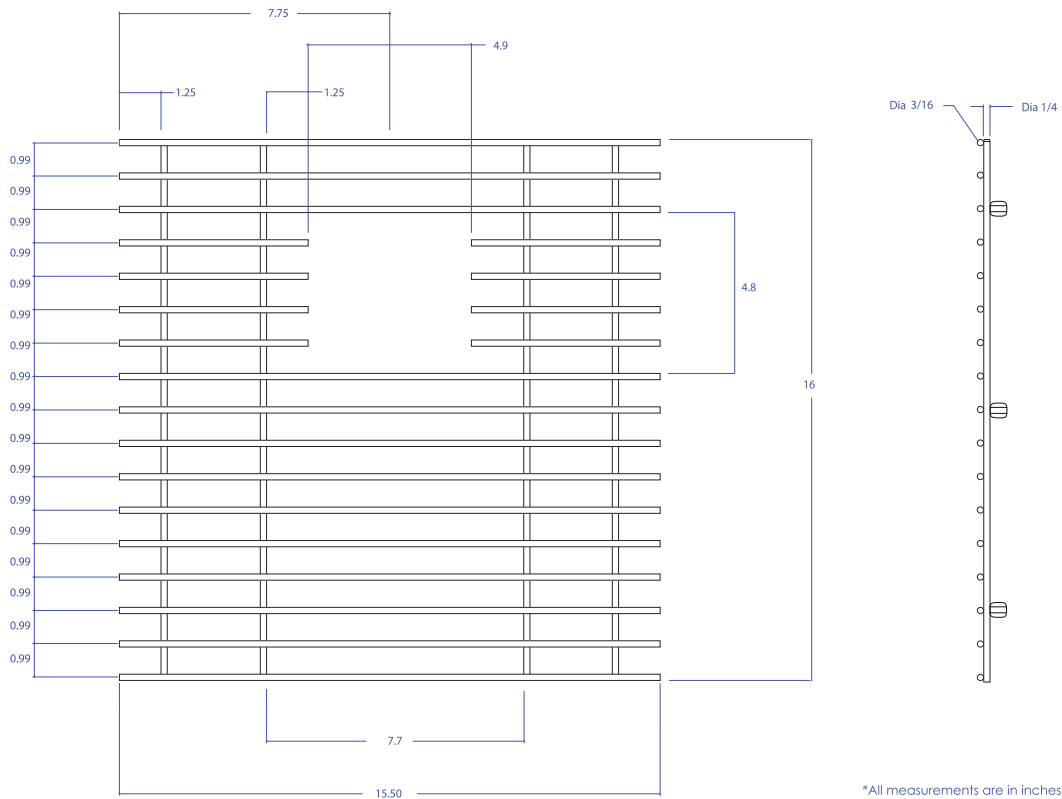

PROJECT INFORMATION			
Project			
Date	/	/	QTY
Specifier			
Contact			
Note