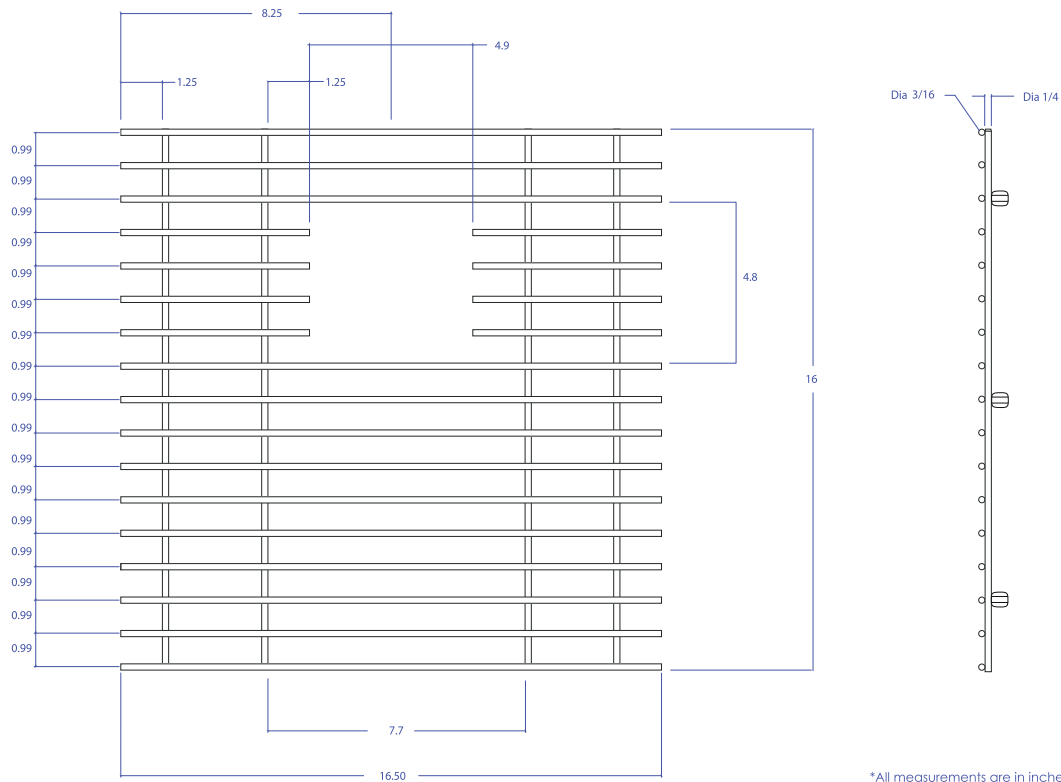

PROJECT INFORMATION			
Project			
Date	/	/	QTY
Specifier			
Contact			
Note