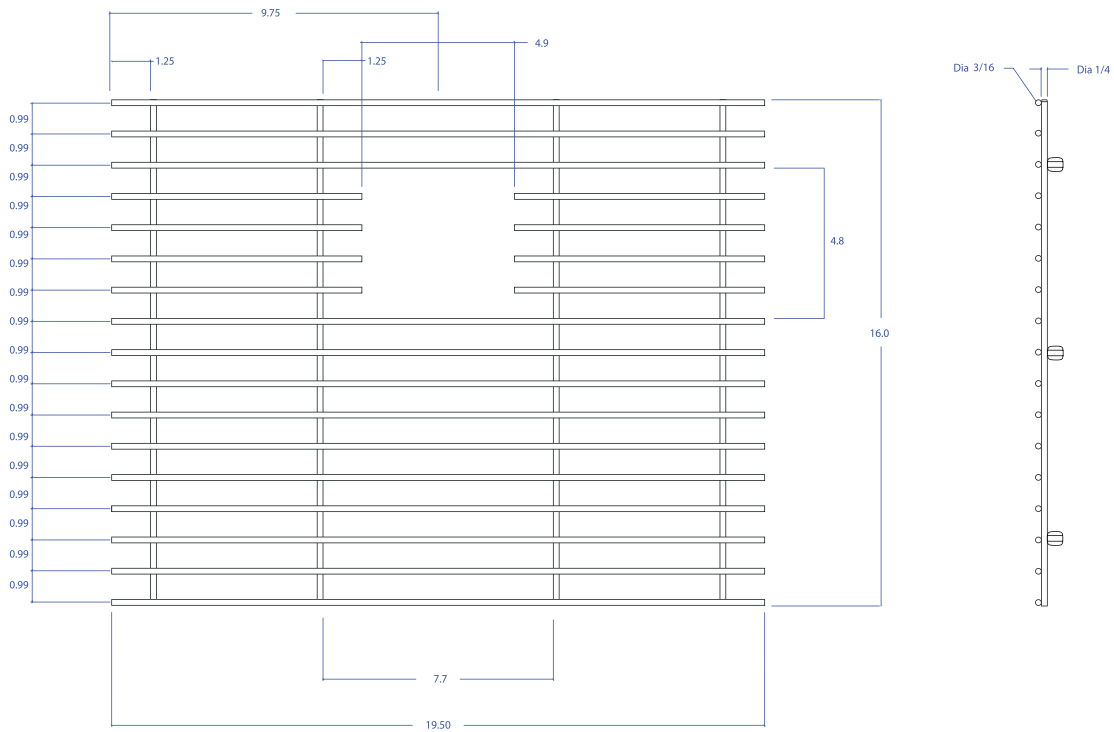

BASIN GRID MBG-6507GPSB

- **FEATURES**

- Beveled Tips
- Silicone Feet
- Side Bumpers

- **TECHNICAL INFORMATION**

- 3/16" type 304 Stainless Steel
- 1/4" type 304 Stainless Steel

- **FINISHES**

- Graphite PVD Satin Brushed stainless steel

*All measurements are in inches.

PROJECT INFORMATION			
Project			
Date	/	/	QTY
Specifier			
Contact			
Note			

ACCESSORIES