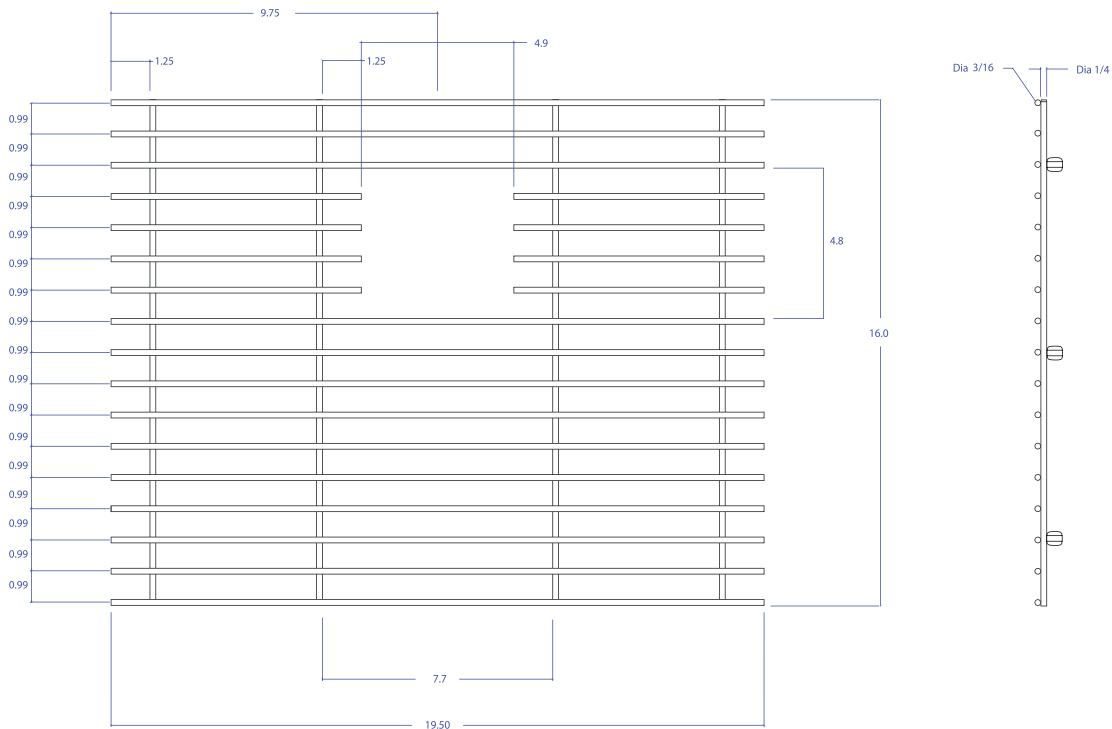

BASIN GRID MBG-6507SB

- **FEATURES**

- Beveled Tips
- Silicone Feet
- Side Bumpers

- **TECHNICAL INFORMATION**

- 3/16" type 304 Stainless Steel
- 1/4" type 304 Stainless Steel

- **FINISHES**

- Satin Brushed stainless steel

*All measurements are in inches.

| PROJECT INFORMATION | | | |
|---------------------|-----|-----|--|
| Project | | | |
| Date | / / | QTY | |
| Specifier | | | |
| Contact | | | |
| Note | | | |

ACCESSORIES