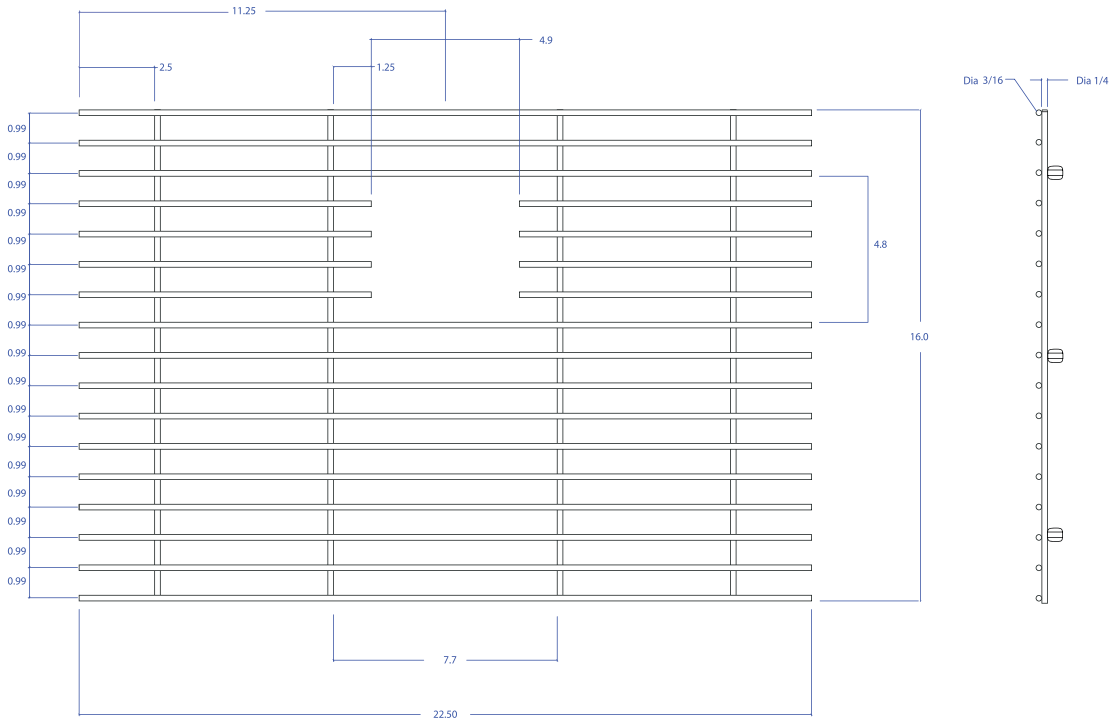

BASIN GRID MBG-6509GDSB

- FEATURES**
 Beveled Tips
 Silicone Feet
 Side Bumpers
- TECHNICAL INFORMATION**
 3/16" type 304 Stainless Steel
 1/4" type 304 Stainless Steel
- FINISHES**
 Gold PVD Satin Brushed stainless steel

*All measurements are in inches.

PROJECT INFORMATION			
Project			
Date	/ /	QTY	
Specifier			
Contact			
Note			

ACCESSORIES