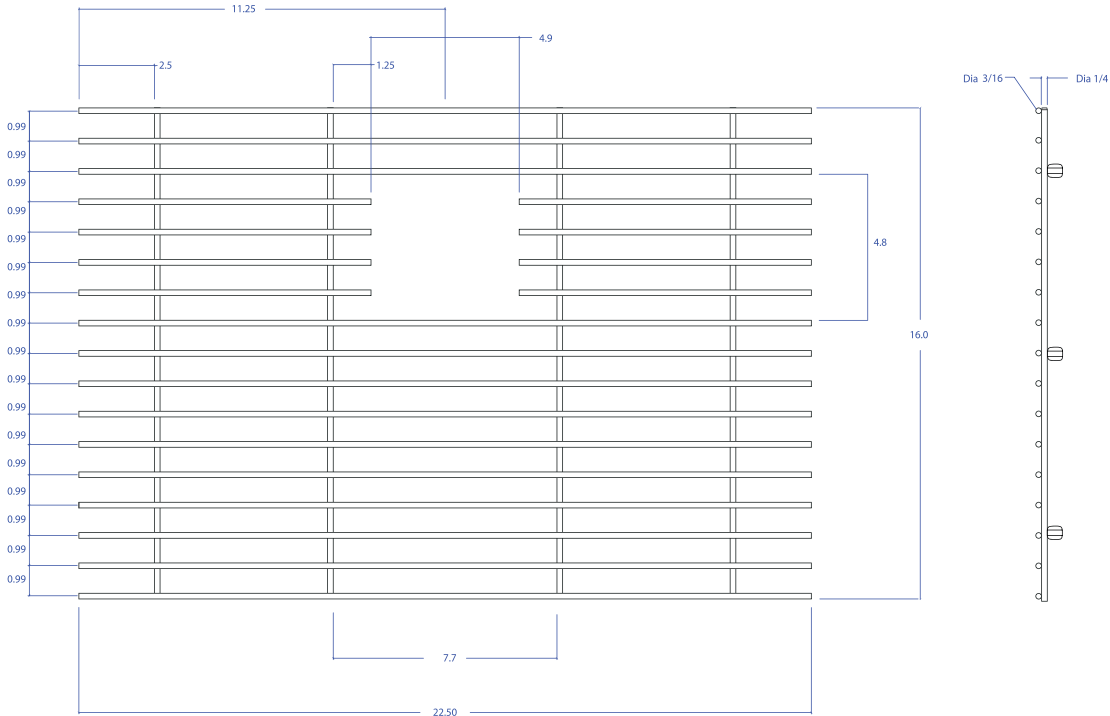

# BASIN GRID MBG-6509GPSB

- FEATURES**  
 Beveled Tips  
 Silicone Feet  
 Side Bumpers
- TECHNICAL INFORMATION**  
 3/16" type 304 Stainless Steel  
 1/4" type 304 Stainless Steel
- FINISHES**  
 Graphite PVD Satin Brushed stainless steel

\*All measurements are in inches.

PROJECT INFORMATION			
Project			
Date	/	/	QTY
Specifier			
Contact			
Note			