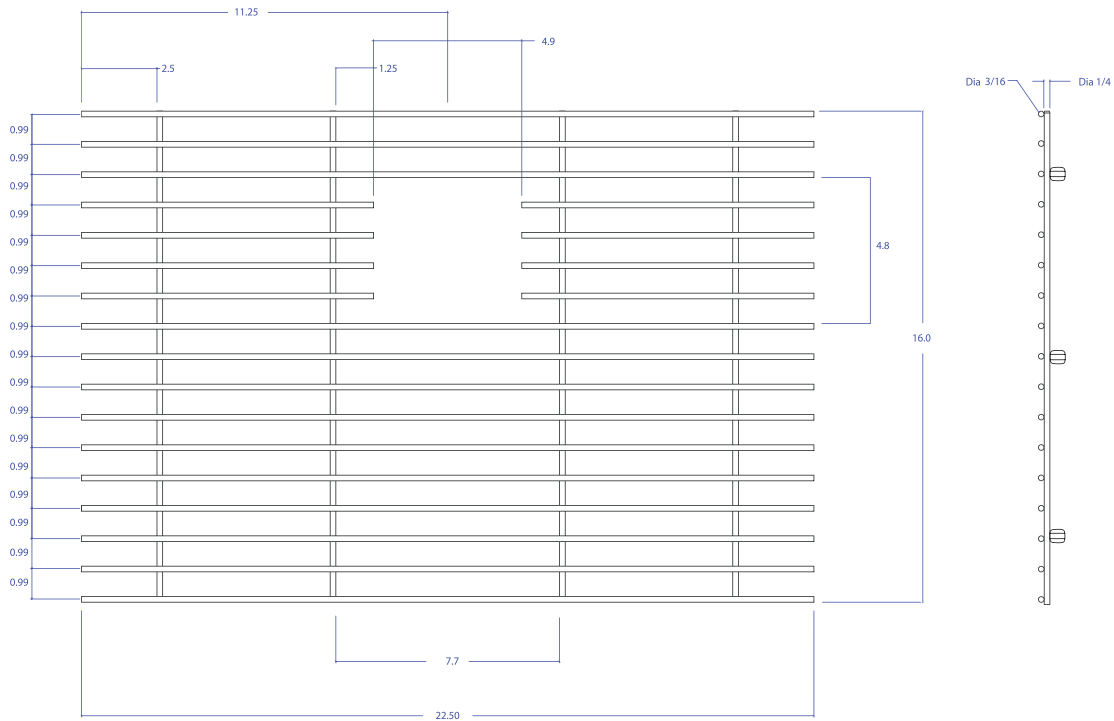

# BASIN GRID MBG-6509SB

- **FEATURES**

- Beveled Tips
- Silicone Feet
- Side Bumpers

- **TECHNICAL INFORMATION**

- 3/16" type 304 Stainless Steel
- 1/4" type 304 Stainless Steel

- **FINISHES**

- Satin Brushed stainless steel

\*All measurements are in inches.

PROJECT INFORMATION			
Project			
Date	/	/	QTY
Specifier			
Contact			
Note			

ACCESSORIES