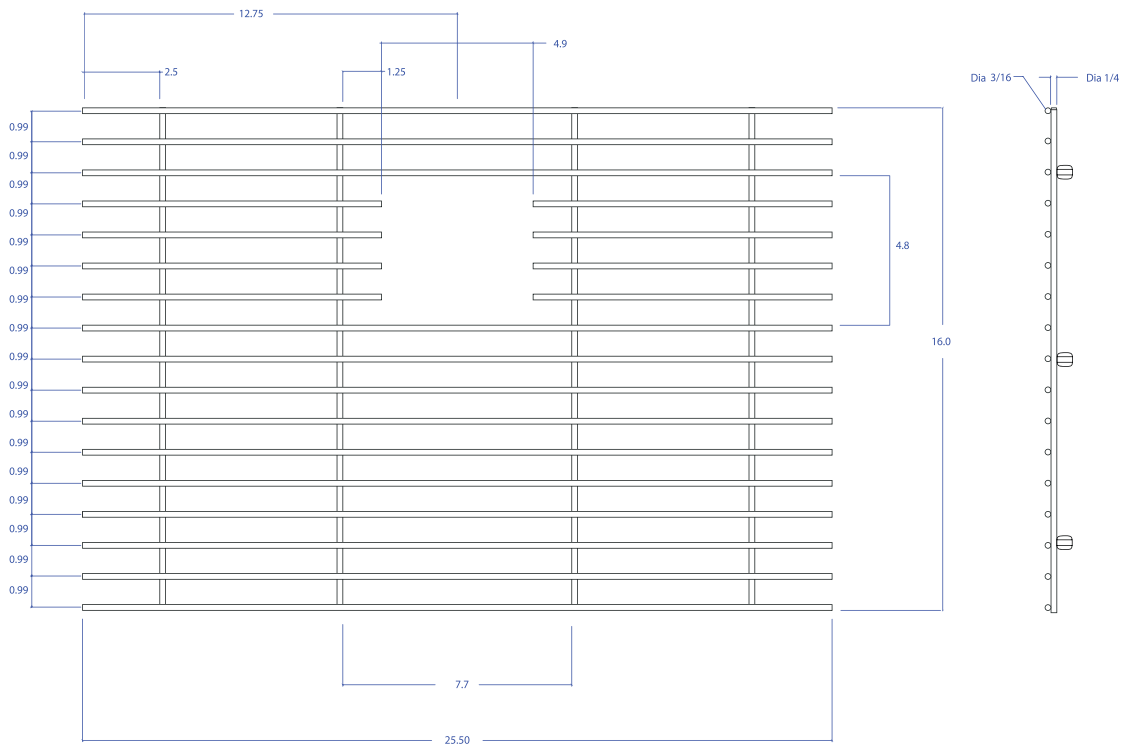

# BASIN GRID MBG-6510GPSB

- **FEATURES**  
Beveled Tips  
Silicone Feet  
Side Bumpers
- **TECHNICAL INFORMATION**  
3/16" type 304 Stainless Steel  
1/4" type 304 Stainless Steel
- **FINISHES**  
Graphite PVD Satin Brushed stainless steel

\*All measurements are in inches.

PROJECT INFORMATION			
Project			
Date	/ /	QTY	
Specifier			
Contact			
Note			

ACCESSORIES