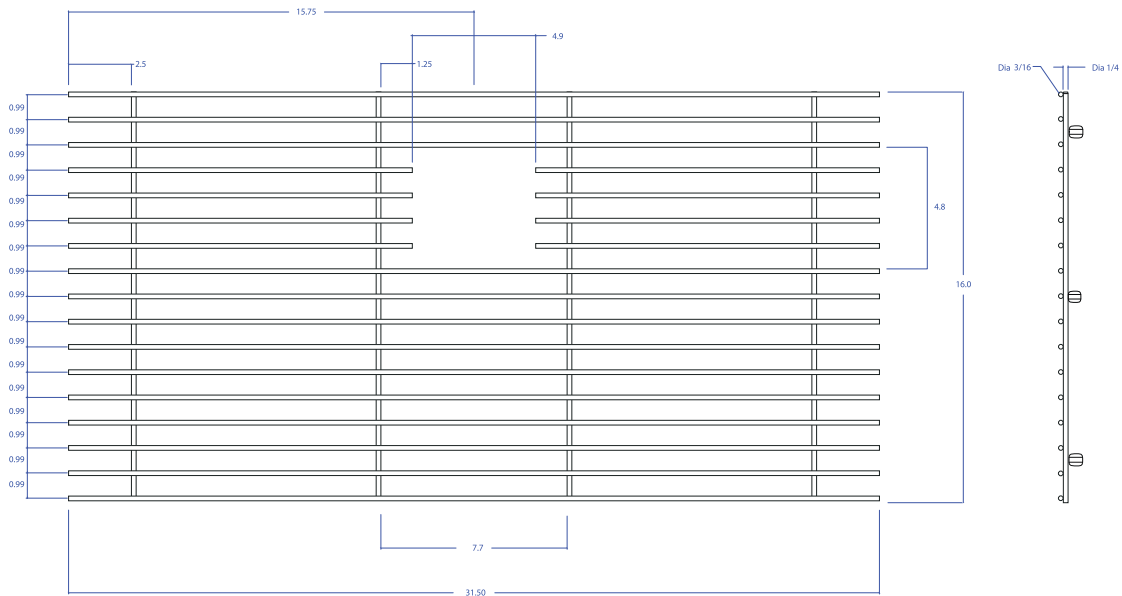

BASIN GRID MBG-6513GDSB

- FEATURES**
 Beveled Tips
 Silicone Feet
 Side Bumpers
- TECHNICAL INFORMATION**
 3/16" type 304 Stainless Steel
 1/4" type 304 Stainless Steel
- FINISHES**
 Gold PVD Satin Brushed stainless steel

*All measurements are in inches.

PROJECT INFORMATION			
Project			
Date	/	/	QTY
Specifier			
Contact			
Note			