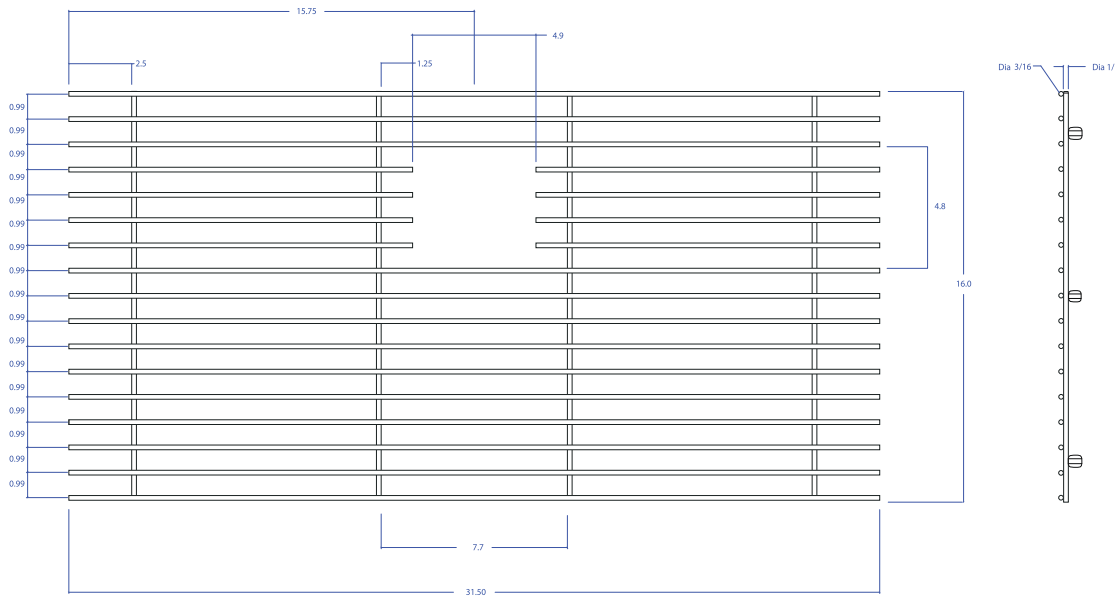

BASIN GRID MBG-6513GPSB

- FEATURES**
 Beveled Tips
 Silicone Feet
 Side Bumpers
- TECHNICAL INFORMATION**
 3/16" type 304 Stainless Steel
 1/4" type 304 Stainless Steel
- FINISHES**
 Graphite PVD Satin Brushed stainless steel

*All measurements are in inches.

PROJECT INFORMATION			
Project			
Date	/ /	QTY	
Specifier			
Contact			
Note			