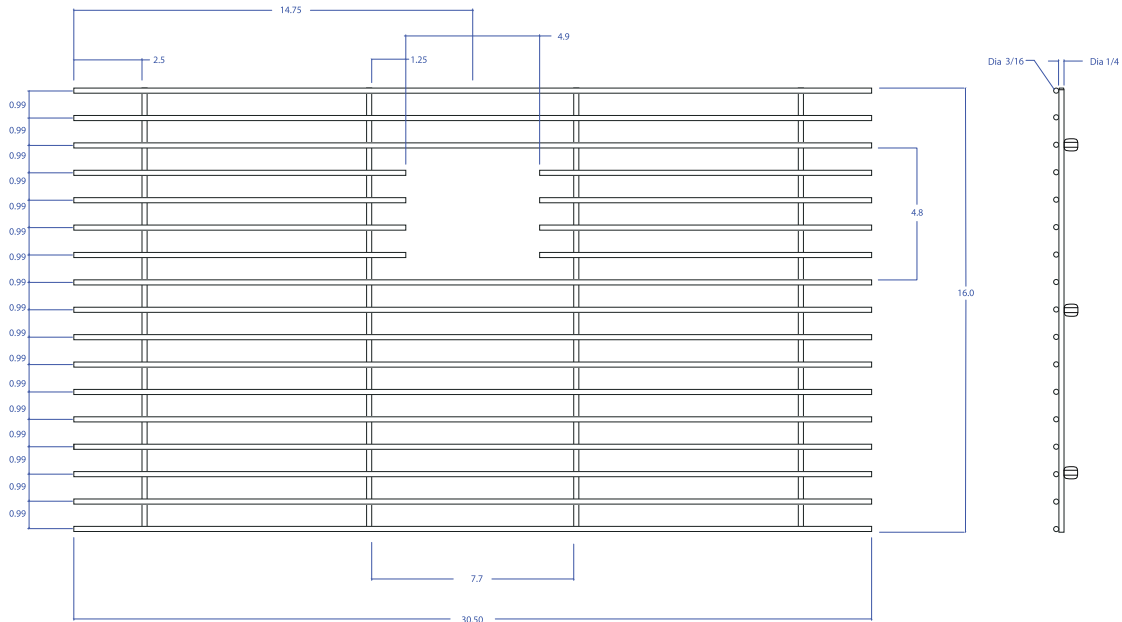

BASIN GRID MBG-6514GDSB

- FEATURES**
 Beveled Tips
 Silicone Feet
 Side Bumpers
- TECHNICAL INFORMATION**
 3/16" type 304 Stainless Steel
 1/4" type 304 Stainless Steel
- FINISHES**
 Gold PVD Satin Brushed stainless steel

*All measurements are in inches.

PROJECT INFORMATION			
Project			
Date	/	/	QTY
Specifier			
Contact			
Note			