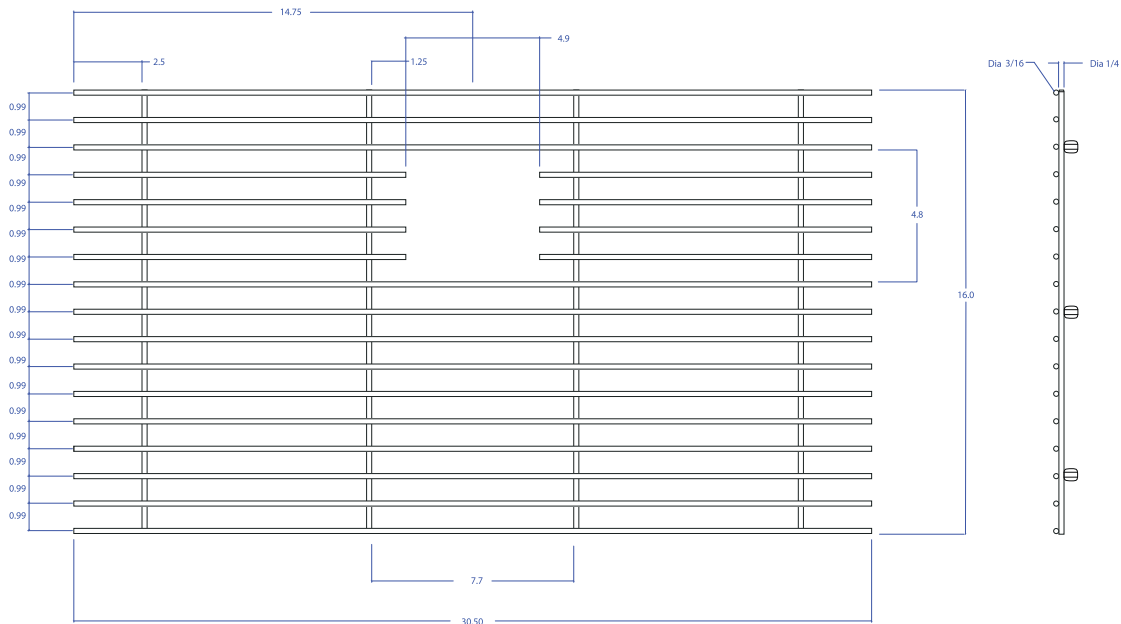

# BASIN GRID MBG-6514GPSB

- **FEATURES**
  - Beveled Tips
  - Silicone Feet
  - Side Bumpers
- **TECHNICAL INFORMATION**
  - 3/16" type 304 Stainless Steel
  - 1/4" type 304 Stainless Steel
- **FINISHES**
  - Graphite PVD Satin Brushed stainless steel

\*All measurements are in inches.

PROJECT INFORMATION			
Project			
Date	/	/	QTY
Specifier			
Contact			
Note			