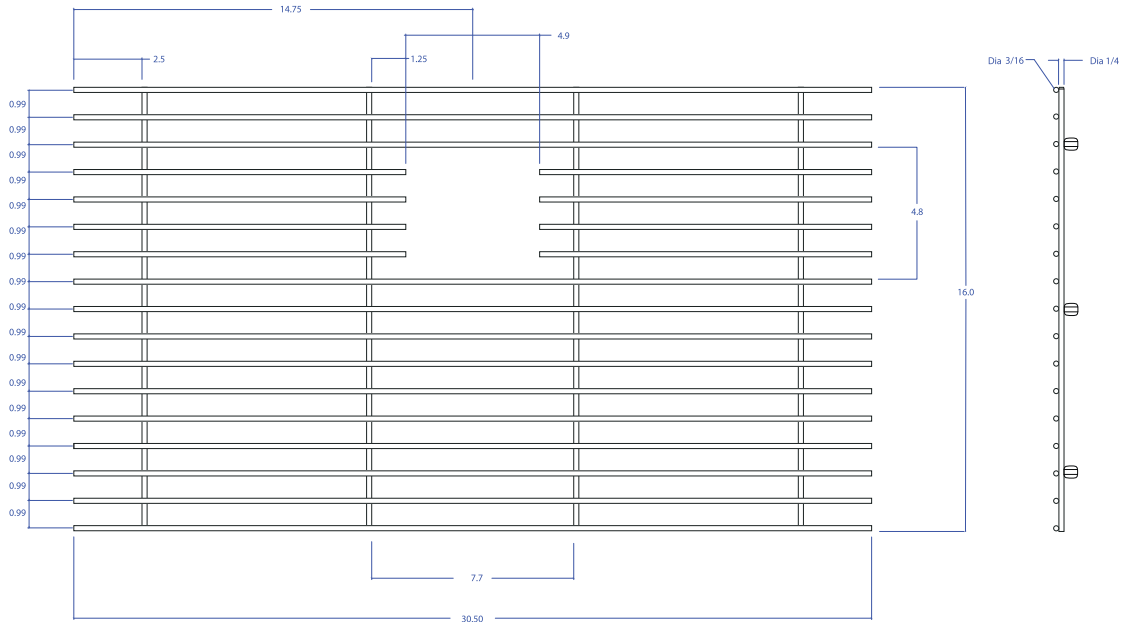

BASIN GRID MBG-6514RGSB

- FEATURES**

- Beveled Tips
- Silicone Feet
- Side Bumpers

- TECHNICAL INFORMATION**

- 3/16" type 304 Stainless Steel
- 1/4" type 304 Stainless Steel

- FINISHES**

- Rose Gold PVD Satin Brushed stainless steel

*All measurements are in inches.

PROJECT INFORMATION			
Project			
Date	/ /	QTY	
Specifier			
Contact			
Note			

ACCESSORIES