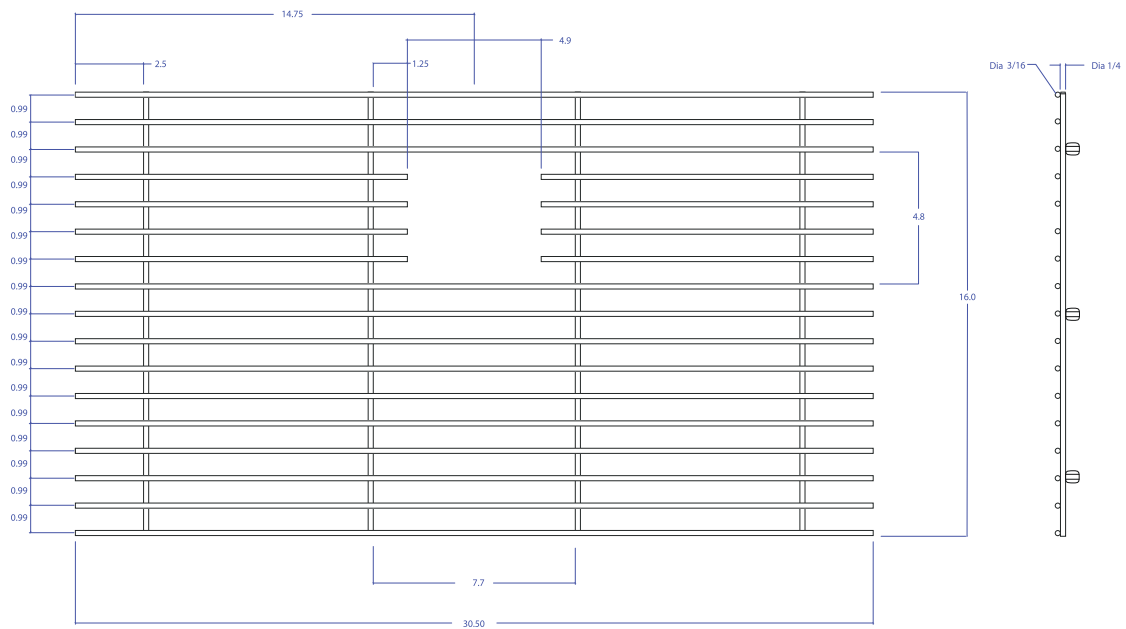

# BASIN GRID MBG-6514SB

- FEATURES**
  - Beveled Tips
  - Silicone Feet
  - Side Bumpers
- TECHNICAL INFORMATION**
  - 3/16" type 304 Stainless Steel
  - 1/4" type 304 Stainless Steel
- FINISHES**
  - Satin Brushed stainless steel

\*All measurements are in inches.

PROJECT INFORMATION			
Project			
Date	/ /	QTY	
Specifier			
Contact			
Note			

ACCESSORIES