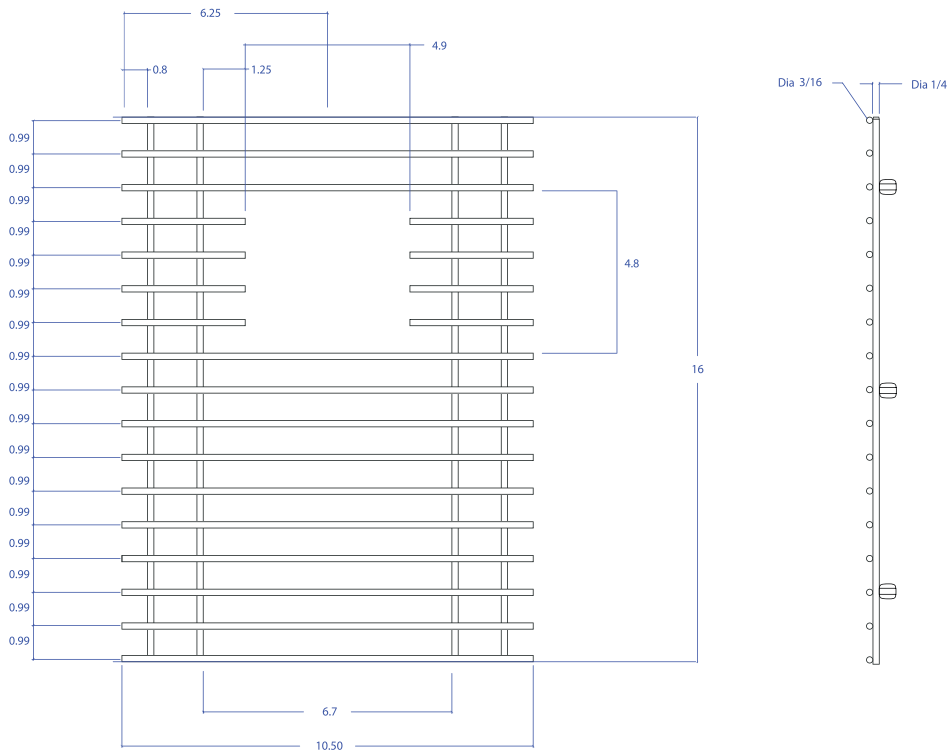

BASIN GRID MBG-6515GDSB

- **FEATURES**
Beveled Tips
Silicone Feet
Side Bumpers
- **TECHNICAL INFORMATION**
3/16" type 304 Stainless Steel
1/4" type 304 Stainless Steel
- **FINISHES**
Gold PVD Satin Brushed stainless steel

*All measurements are in inches.

PROJECT INFORMATION			
Project			
Date	/ /	QTY	
Specifier			
Contact			
Note			