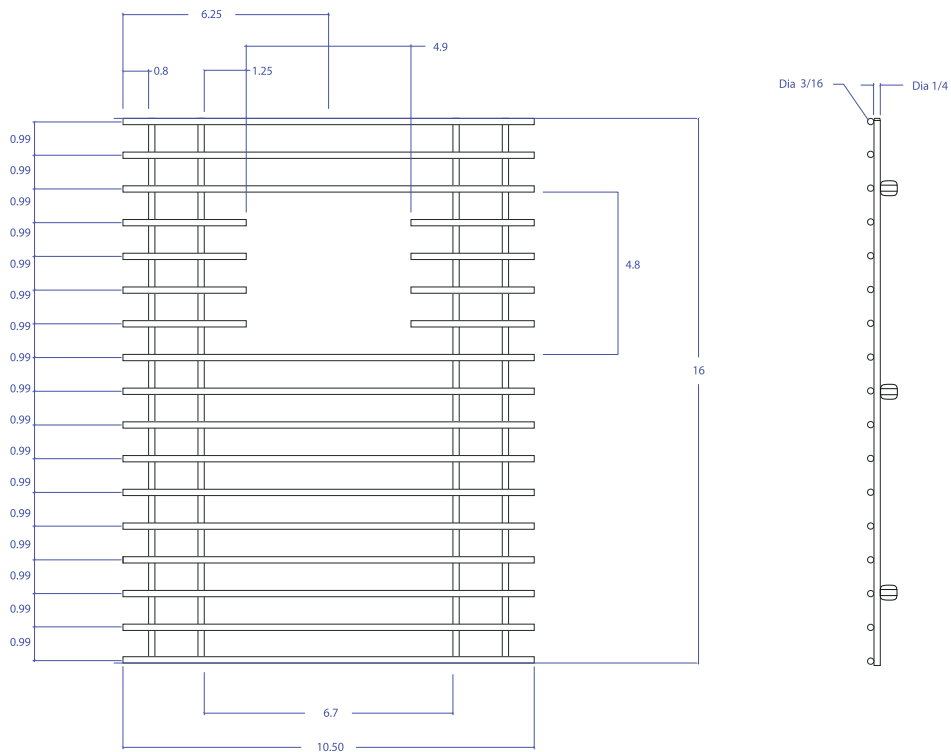

# BASIN GRID MBG-6515GPSB

- FEATURES**  
 Beveled Tips  
 Silicone Feet  
 Side Bumpers
- TECHNICAL INFORMATION**  
 3/16" type 304 Stainless Steel  
 1/4" type 304 Stainless Steel
- FINISHES**  
 Graphite PVD Satin Brushed stainless steel

\*All measurements are in inches.

PROJECT INFORMATION			
Project			
Date	/	/	QTY
Specifier			
Contact			
Note			