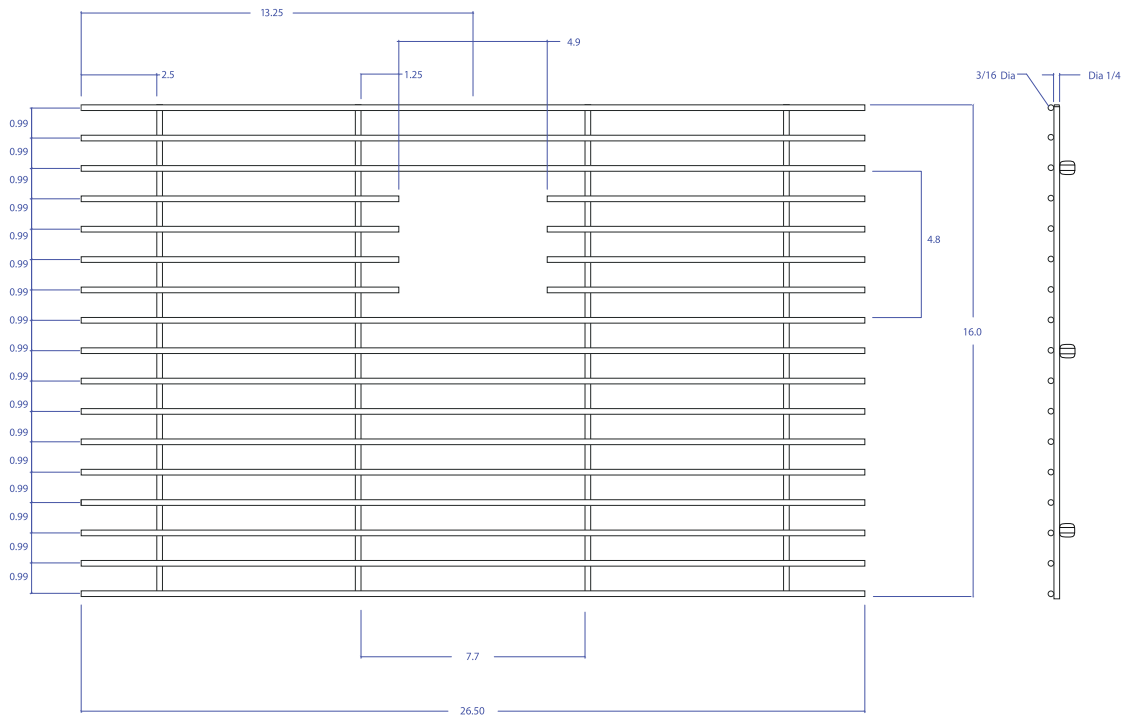

# BASIN GRID MBG-6517GDSB

- **FEATURES**  
Beveled Tips  
Silicone Feet  
Side Bumpers
- **TECHNICAL INFORMATION**  
3/16" type 304 Stainless Steel  
1/4" type 304 Stainless Steel
- **FINISHES**  
Gold PVD Satin Brushed finish

\*All measurements are in inches.

PROJECT INFORMATION			
Project			
Date	/	/	QTY
Specifier			
Contact			
Note			

ACCESSORIES