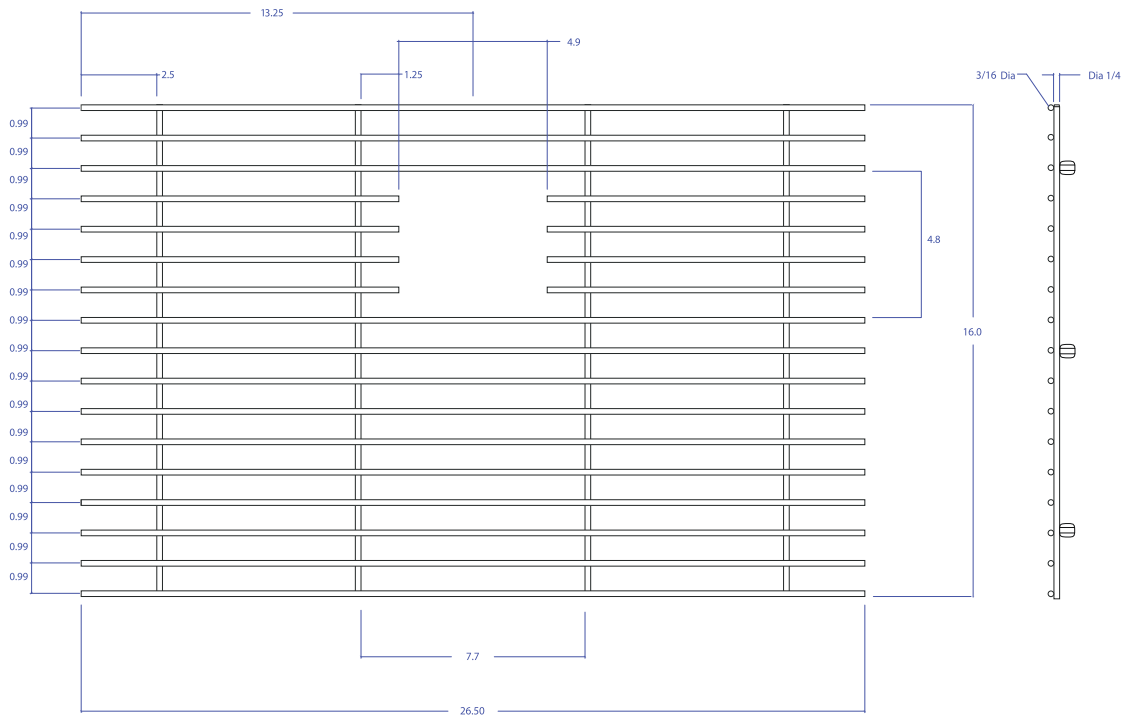

BASIN GRID MBG-6517GPSB

- FEATURES**
 Beveled Tips
 Silicone Feet
 Side Bumpers
- TECHNICAL INFORMATION**
 3/16" type 304 Stainless Steel
 1/4" type 304 Stainless Steel
- FINISHES**
 Graphite PVD Satin Brushed stainless steel

*All measurements are in inches.

PROJECT INFORMATION			
Project			
Date	/ /	QTY	
Specifier			
Contact			
Note			