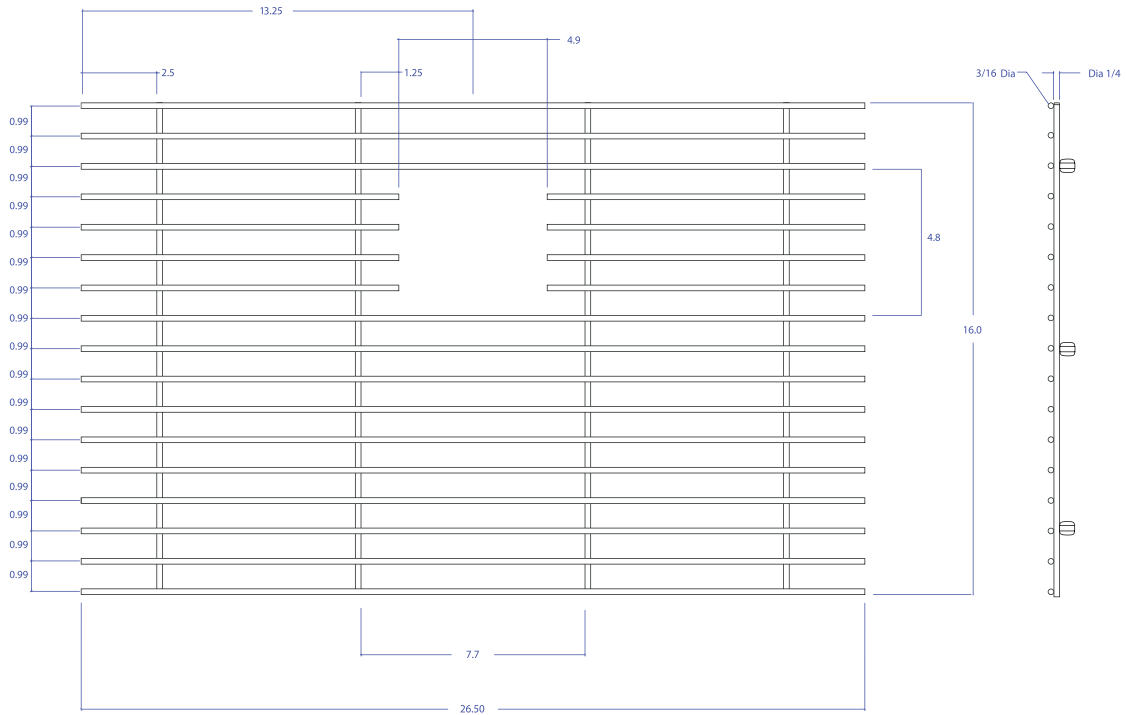

BASIN GRID MBG-6517SB

- **FEATURES**
 - Beveled Tips
 - Silicone Feet
 - Side Bumpers
- **TECHNICAL INFORMATION**
 - 3/16" type 304 Stainless Steel
 - 1/4" type 304 Stainless Steel
- **FINISHES**
 - Satin Brushed finish

*All measurements are in inches.

| PROJECT INFORMATION | | | |
|---------------------|---|---|-----|
| Project | | | |
| Date | / | / | QTY |
| Specifier | | | |
| Contact | | | |
| Note | | | |

ACCESSORIES