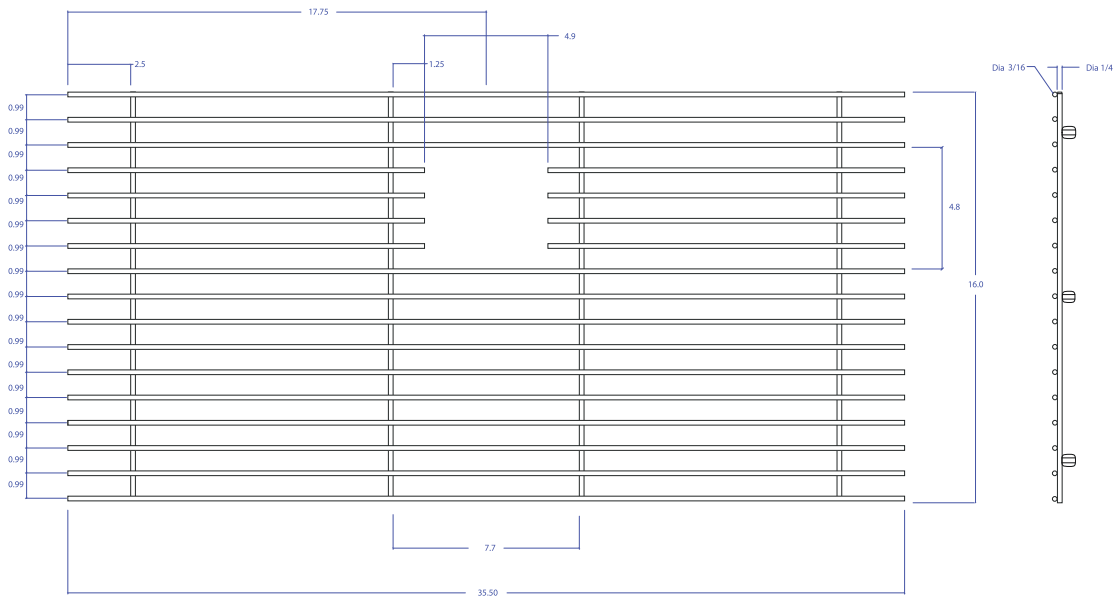

BASIN GRID MBG-6518GDSB

- **FEATURES**

- Beveled Tips
- Silicone Feet
- Side Bumpers

- **TECHNICAL INFORMATION**

- 3/16" type 304 Stainless Steel
- 1/4" type 304 Stainless Steel

- **FINISHES**

- Gold PVD Satin Brushed stainless steel

*All measurements are in inches.

PROJECT INFORMATION			
Project			
Date	/ /	QTY	
Specifier			
Contact			
Note			

ACCESSORIES