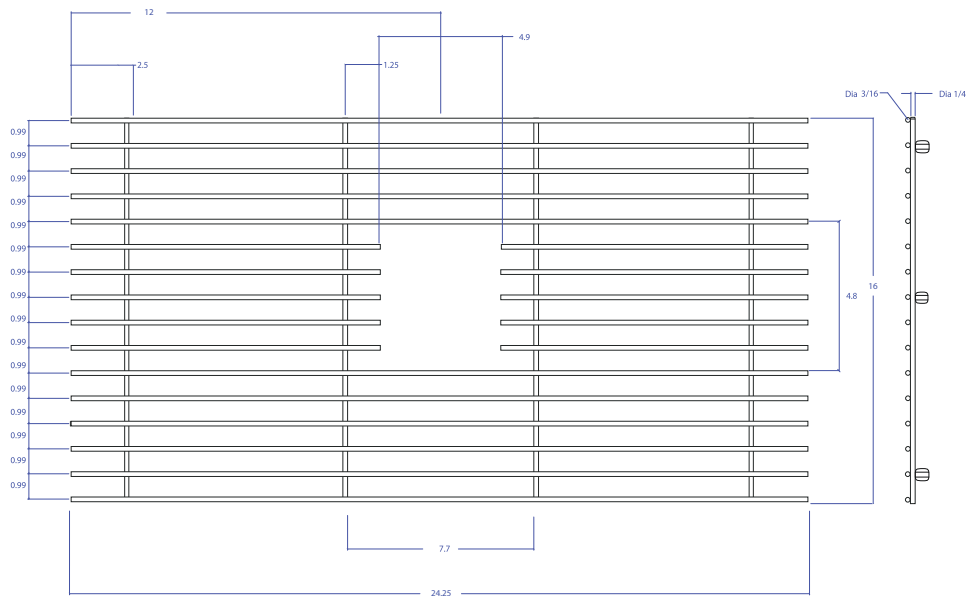

BASIN GRID MBG-6520SB

- **FEATURES**

- Beveled Tips
- Silicone Feet
- Side Bumpers

- **TECHNICAL INFORMATION**

- 3/16" type 304 Stainless Steel
- 1/4" type 304 Stainless Steel

- **FINISHES**

- Satin Brushed stainless steel

*All measurements are in inches.

PROJECT INFORMATION			
Project			
Date	/ /	QTY	
Specifier			
Contact			
Note			

ACCESSORIES