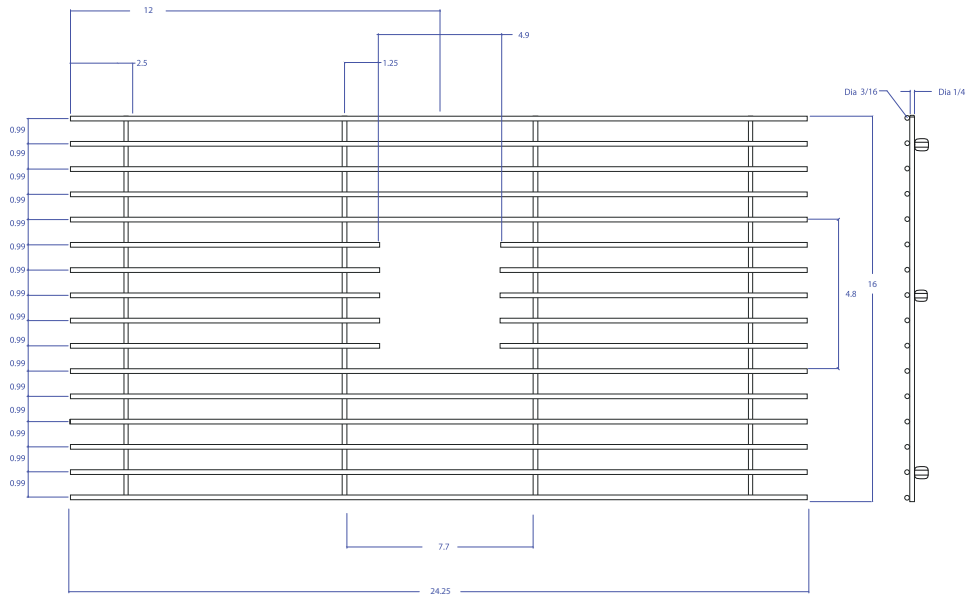

BASIN GRID MBG-6520GPSB

- FEATURES**
 Beveled Tips
 Silicone Feet
 Side Bumpers
- TECHNICAL INFORMATION**
 3/16" type 304 Stainless Steel
 1/4" type 304 Stainless Steel
- FINISHES**
 Graphite PVD Satin Brushed stainless steel

*All measurements are in inches.

PROJECT INFORMATION			
Project			
Date	/ /	QTY	
Specifier			
Contact			
Note			