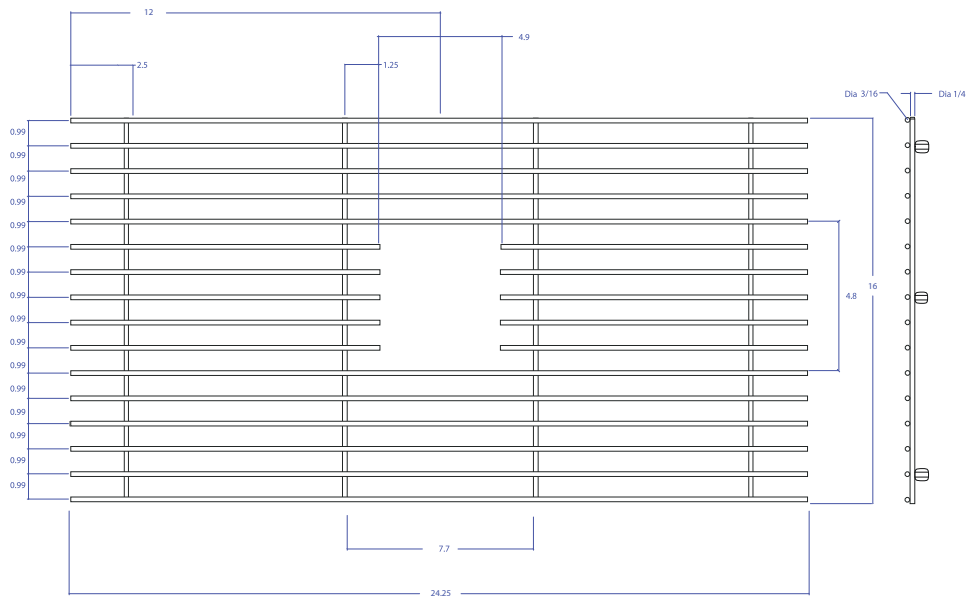

BASIN GRID MBG-6520GDSB

- FEATURES**
 Beveled Tips
 Silicone Feet
 Side Bumpers
- TECHNICAL INFORMATION**
 3/16" type 304 Stainless Steel
 1/4" type 304 Stainless Steel
- FINISHES**
 Gold PVD Satin Brushed stainless steel

*All measurements are in inches.

PROJECT INFORMATION			
Project			
Date	/ /	QTY	
Specifier			
Contact			
Note			

ACCESSORIES