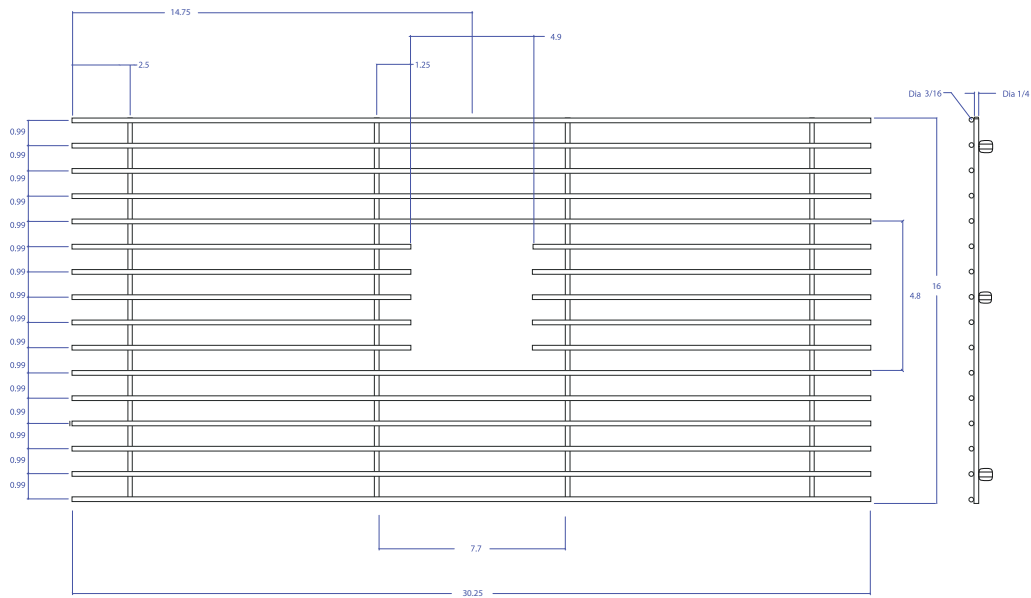

BASIN GRID MBG-6521GPSB

- FEATURES**
 Beveled Tips
 Silicone Feet
 Side Bumpers
- TECHNICAL INFORMATION**
 3/16" type 304 Stainless Steel
 1/4" type 304 Stainless Steel
- FINISHES**
 Graphite PVD Satin Brushed stainless steel

*All measurements are in inches.

PROJECT INFORMATION			
Project			
Date	/	/	QTY
Specifier			
Contact			
Note			

ACCESSORIES