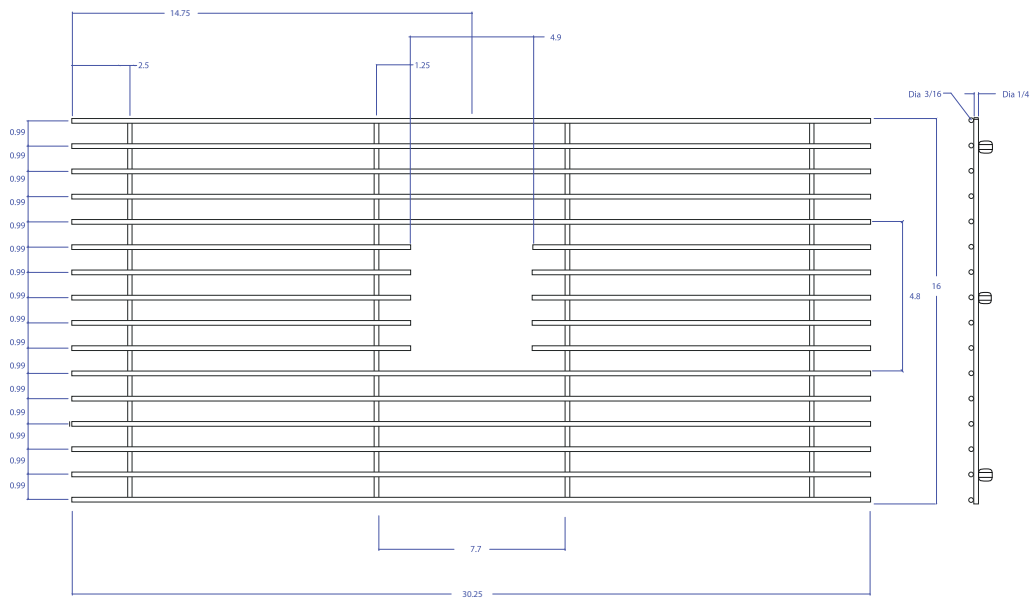

# BASIN GRID MBG-6521GDSB

- **FEATURES**

- Beveled Tips
- Silicone Feet
- Side Bumpers

- **TECHNICAL INFORMATION**

- 3/16" type 304 Stainless Steel
- 1/4" type 304 Stainless Steel

- **FINISHES**

- Gold PVD Satin Brushed stainless steel

\*All measurements are in inches.

PROJECT INFORMATION			
Project			
Date	/ /	QTY	
Specifier			
Contact			
Note			

ACCESSORIES