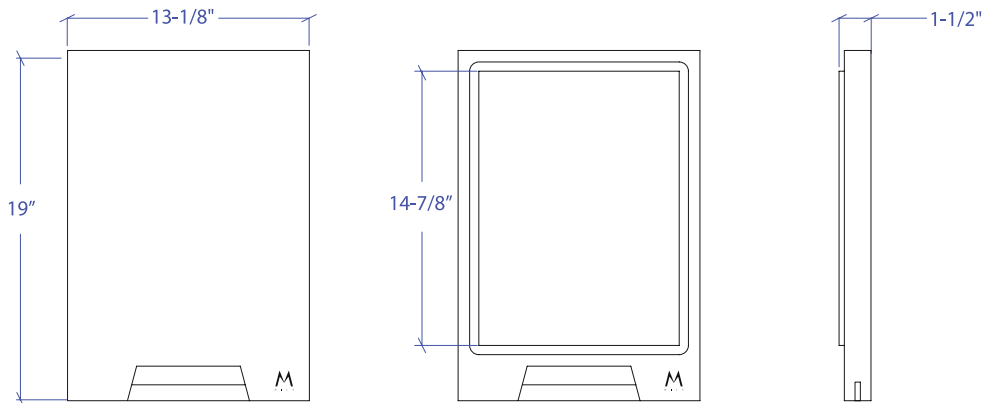

CUTTING BOARD MCB-501BB

- **FEATURES**

- 1/4" Type 304 Stainless Steel
- 1/2" Juice Groove
- Dual-Sided Function

- **TECHNICAL INFORMATION**

- 15" Cutting Board

- **FINISHES**

- Satin Brushed Stainless Steel
- Natural Bamboo