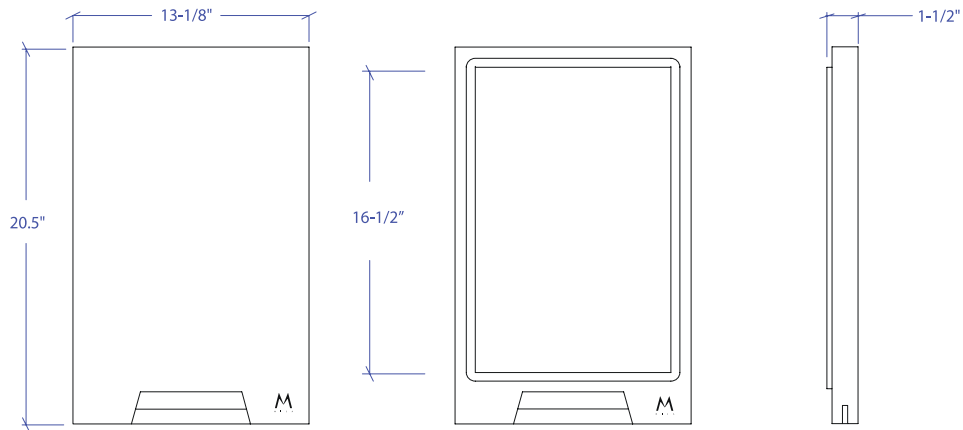

CUTTING BOARD MCB-651BB

• FEATURES

- 1/4" Type 304 Stainless Steel
- 1/2" Juice Groove
- Dual-Sided Function

• TECHNICAL INFORMATION

- 16.5" Cutting Board

• FINISHES

- Satin Brushed Stainless Steel
- Natural Bamboo