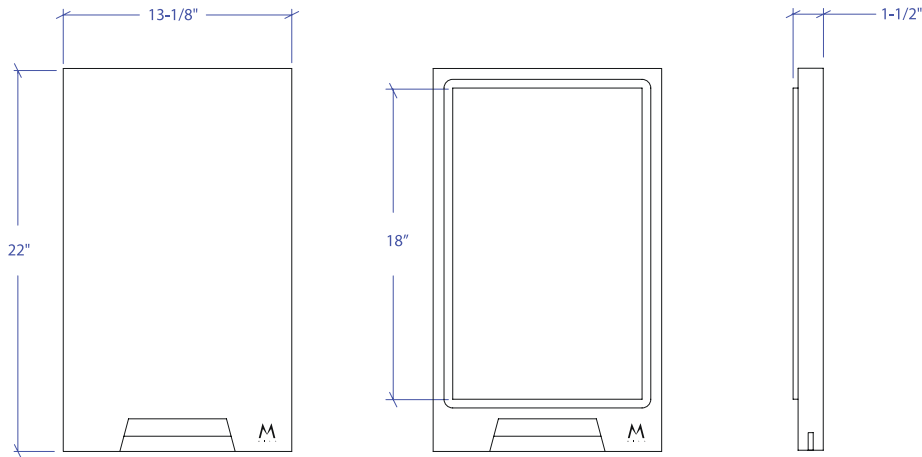

CUTTING BOARD MCB-801BB

- FEATURES**
 1/4" Type 304 Stainless Steel
 1/2" Juice Groove
 Dual-Sided Function
- TECHNICAL INFORMATION**
 18" Cutting Board
- FINISHES**
 Satin Brushed Stainless Steel
 Natural Bamboo