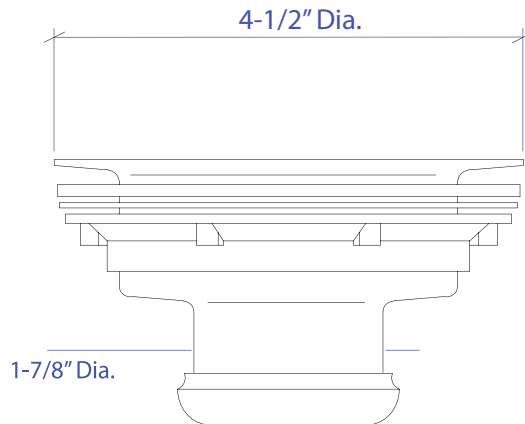

SINK STRAINER MKD-101SB

- FEATURES**
 Stainless Steel Construction
 Removable basket strainer
- TECHNICAL INFORMATION**
 Intended for sink installation with 3-1/2" outlet
 1-7/8" Connection
- FINISHES**
 Satin Brushed stainless steel