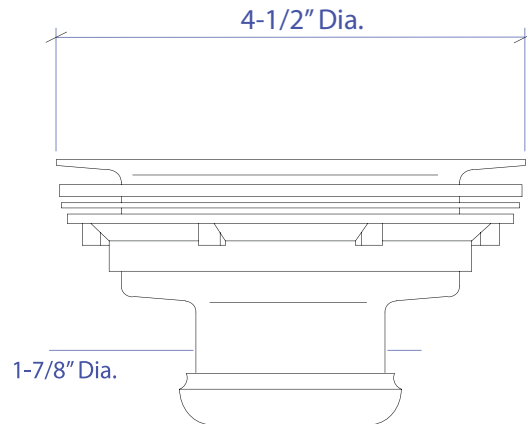

# SINK STRAINER MKD-101GPSB

- FEATURES**  
 Stainless Steel Construction  
 Removable basket strainer
- TECHNICAL INFORMATION**  
 Intended for sink installation with 3-1/2" outlet  
 1-7/8" Connection
- FINISHES**  
 Graphite PVD Satin Brushed stainless steel