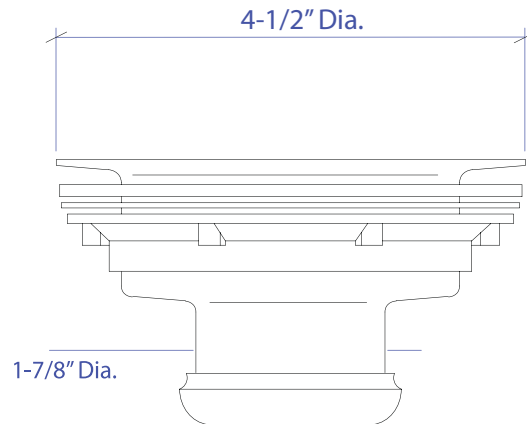

SINK STRAINER MKD-101GDSB

- FEATURES**
 Stainless Steel Construction
 Removable basket strainer
- TECHNICAL INFORMATION**
 Intended for sink installation with 3-1/2" outlet
 1-7/8" Connection
- FINISHES**
 Gold PVD Satin Brushed stainless steel